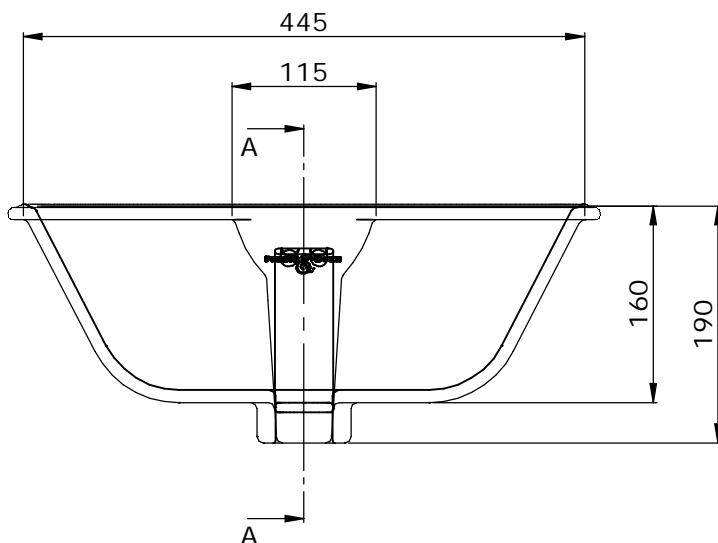

Oval Undermounted Basin - 445mm

- Oval shape design which can be used with a variety of basin mixers styles.
- Waste hole at Ø45mm.
- Premium quality vitreous china bathroomware
- Unglazed lip for undermounting
- Made in England