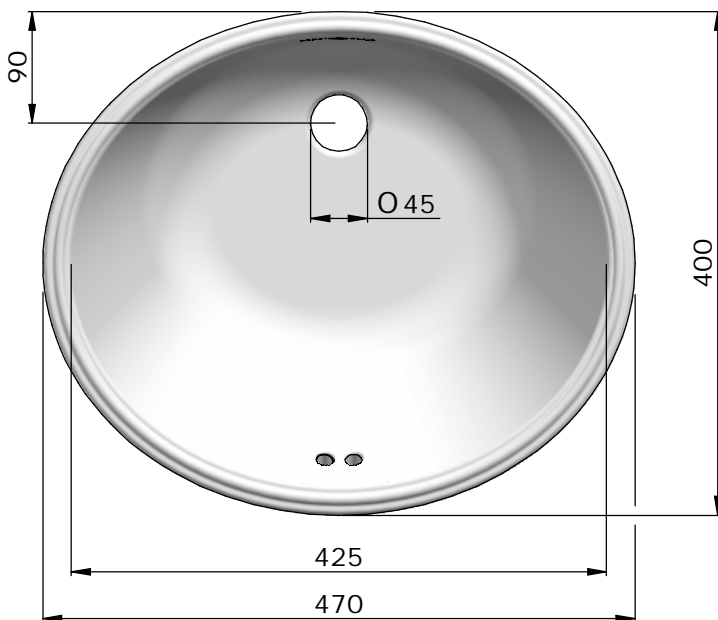

Oval Undermounted Basin - 445mm

- Oval shape design which can be used with a variety of basin mixers styles.
- Waste hole at Ø45mm.
- Premium quality vitreous china bathroomware
- Unglazed lip for undermounting
- Made in England