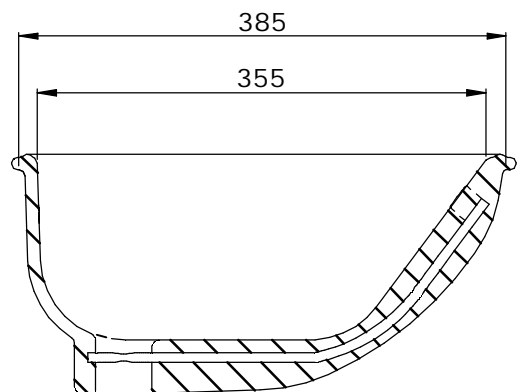

Oval Undermounted Basin - 445mm

- Oval shape design which can be used with a variety of basin mixers styles.
- Waste hole at Ø45mm.
- Premium quality vitreous china bathroomware
- Unglazed lip for undermounting
- Made in England