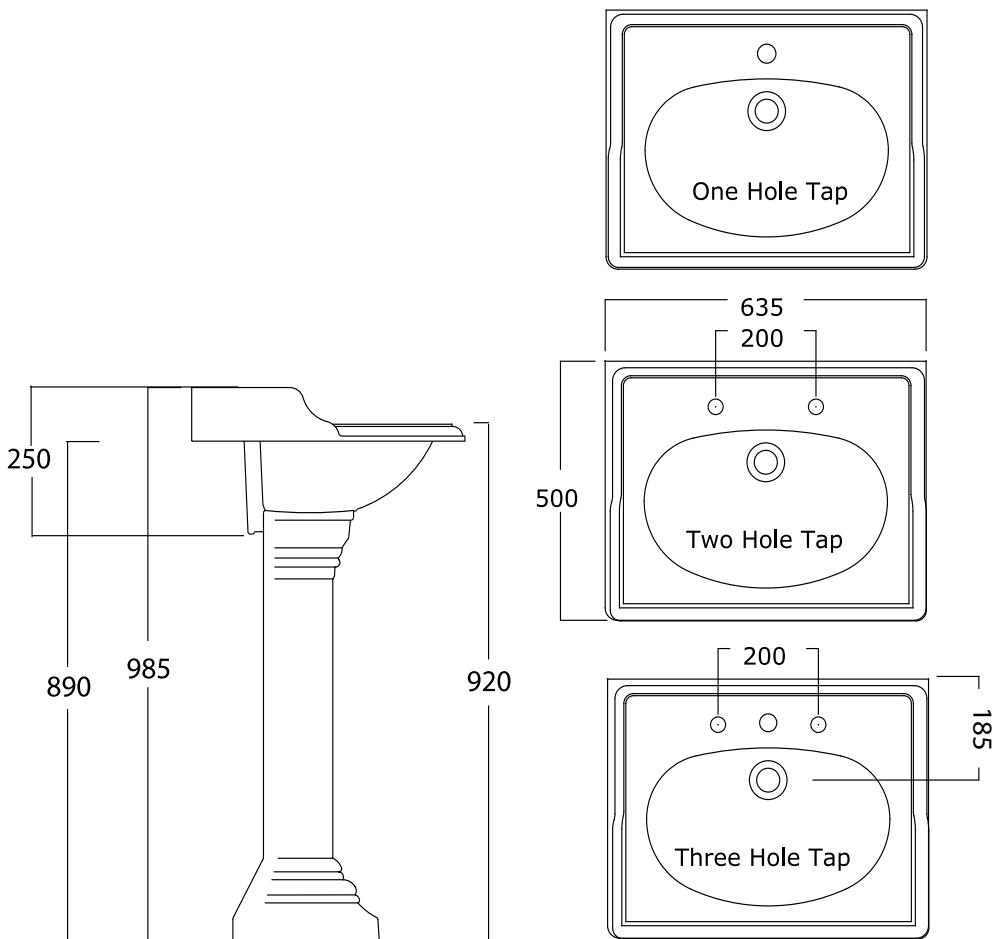

# Specification 2861-3, 4

Victorian basin (one, two, three hole) and pedestal

Open cavity at back of pedestal to the floor for floor outlet