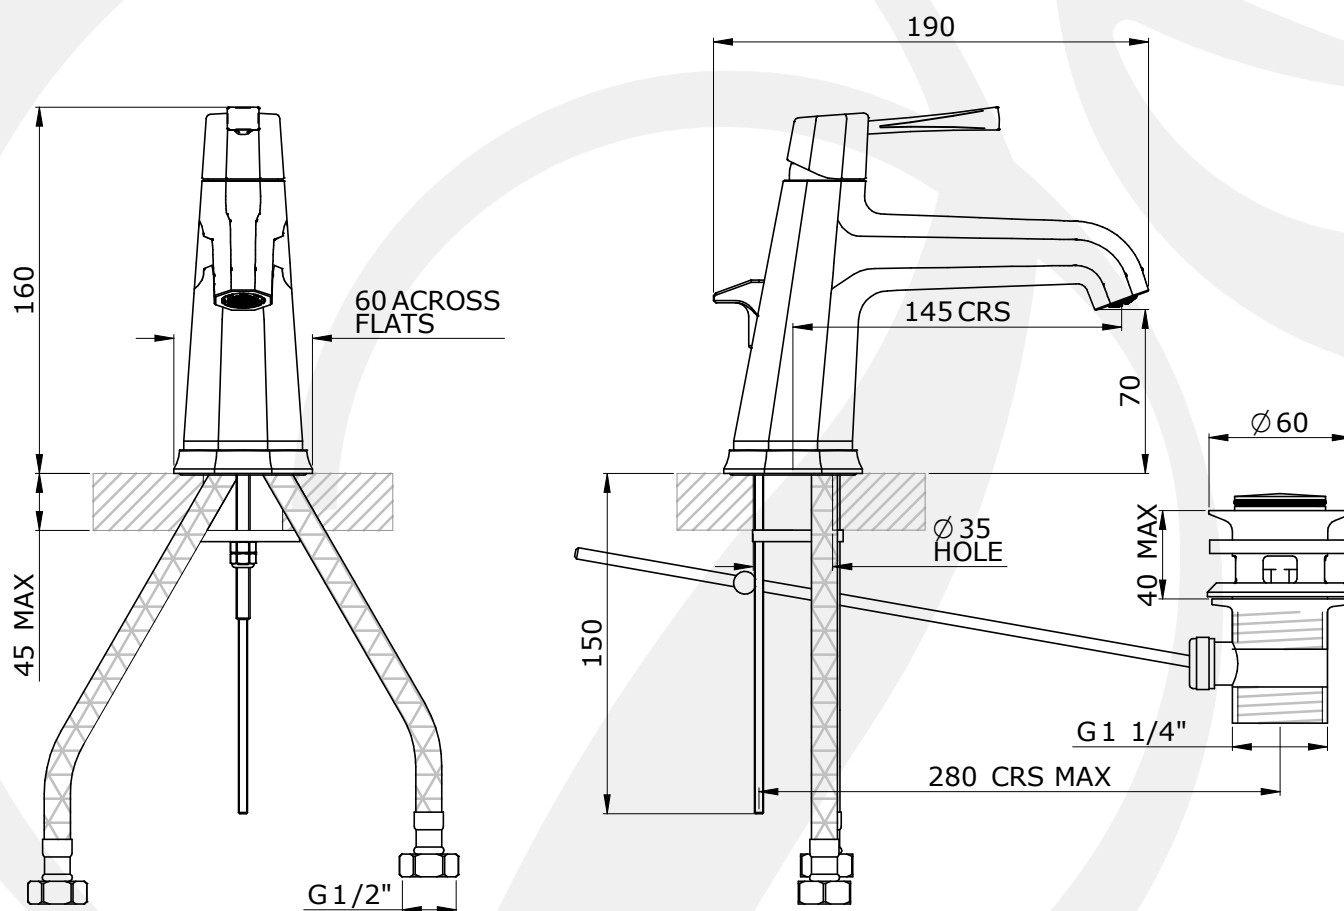

## • 3135 - DECO SINGLE LEVER BASIN MIXER

- HANDCRAFTED IN THE UK
- CERAMIC DISC FLOW CONTROL
- FLEXIBLE CONNECTORS FOR EASIER INSTALLATION
- SUPPLIED WITH POP UP WASTE
- EASY TO OPERATE SINGLE HAND DESIGN
- IDEALLY INSTALLED IN EQUAL PRESSURE SYSTEMS

### AVAILABLE FINISHES:

- CHROME
- NICKEL
- PEWTER
- POLISHED BRASS
- SATIN BRASS
- GOLD
- ENGLISH BRONZE

• TEMP RANGE:  
MIN 1°C / 34°F  
MAX 70°C / 158°F

• RECOMMENDED  
SUPPLY PRESSURE:  
MIN 0.5BAR / 7PSI  
MAX 5BAR / 75PSI

• PACKED WEIGHT:  
3KG

### AVAILABLE OPTIONS:

- FLOW REGULATED SPOUT (PREFIX AR.)
- MATCHING SOAP DISPENSER