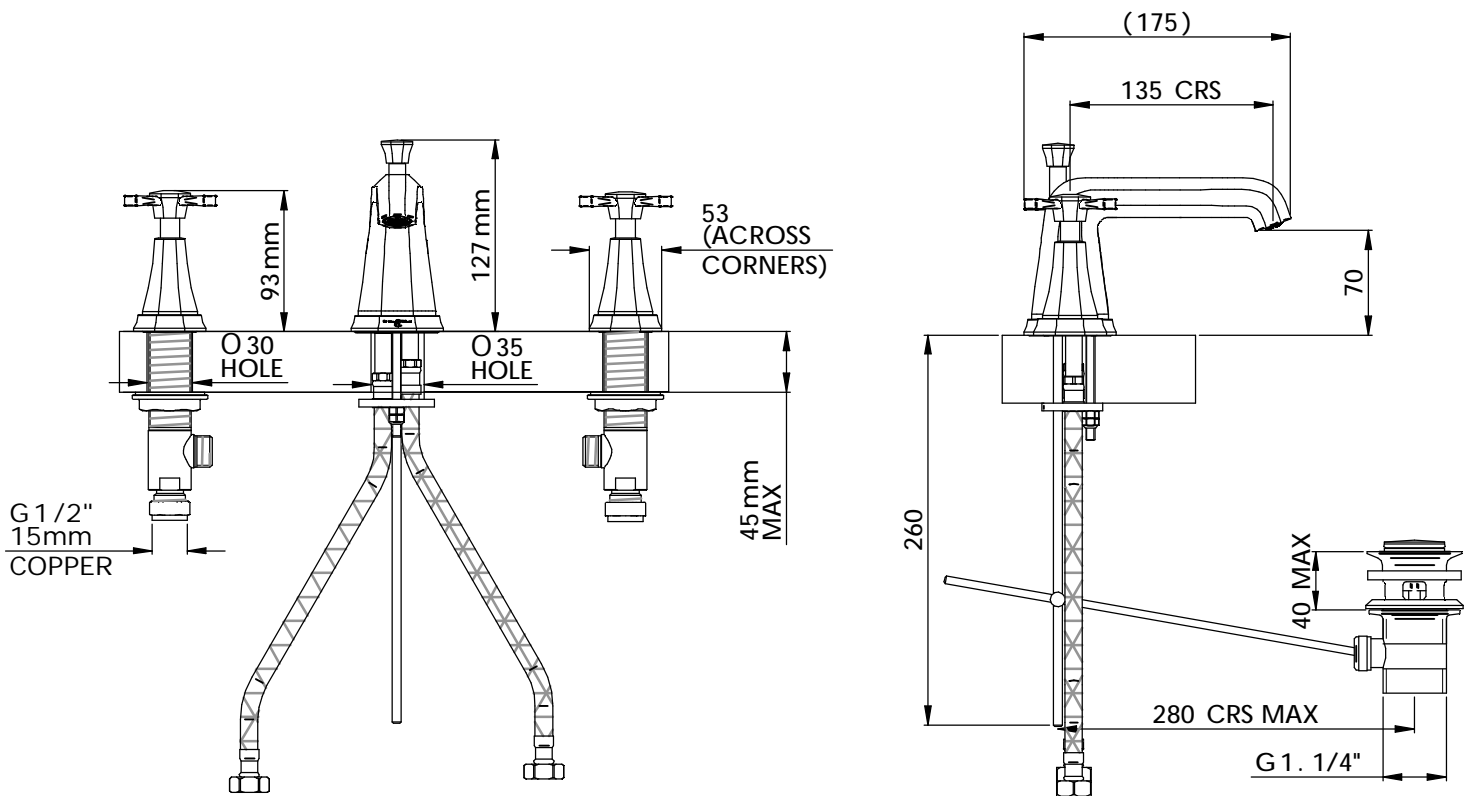

## Deco 3 Hole Basin Mixer (X-Top)

- Made in England
- 1/4 turn ceramic disc flow controls
- Handle alignment verniers for accurate handle positioning
- Mounts into tops up to 45mm thick
- Flexible hose connectors to accommodate a range of hole spacings
- Plug lifter for a pop-up waste

### Temp Range:

Min 1°C / 34°F  
Max 85°C / 185°F