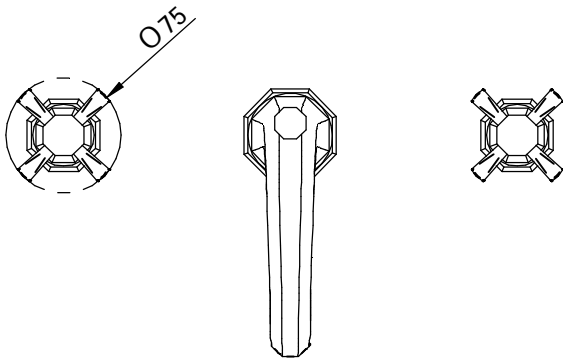

## Deco 3 Hole Basin Mixer (X-Top)

- Made in England
- 1/4 turn ceramic disc flow controls
- Handle alignment verniers for accurate handle positioning
- Mounts into tops up to 45mm thick
- Flexible hose connectors to accommodate a range of hole spacings
- Plug lifter for a pop-up waste