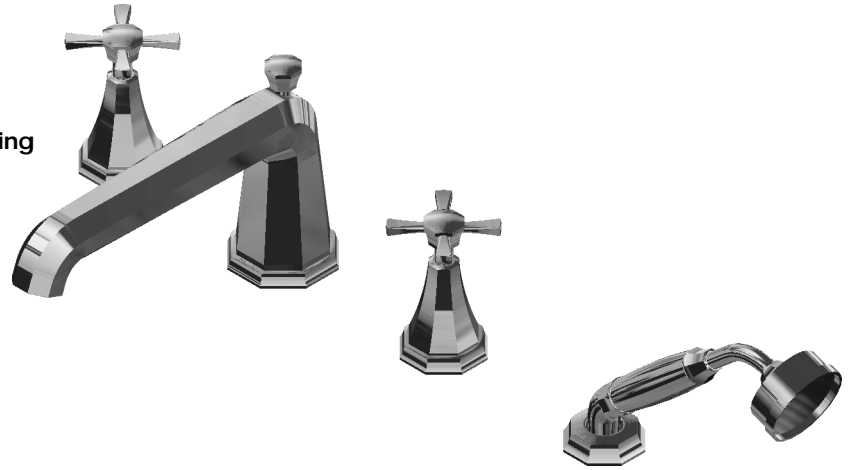

4 Hole Deco Bath Mixer (X-Top)

- Handcrafted in England
- 1/4 turn ceramic disc flow control
- Vernier insert for accurate handle alignment
- Unique handle construction with integral bearing ring
- Flexible connectors for easier installation
- Easy to operate single hand design

Available Finishes:

- Chrome
- Nickel
- Pewter
- Bronze
- Gold

Temp Range:

Min 1°C / 34°F
Max 85°C / 185°F

Recommended Working Pressure:

Min 1bar / 15psi
Max 5bar / 75psi