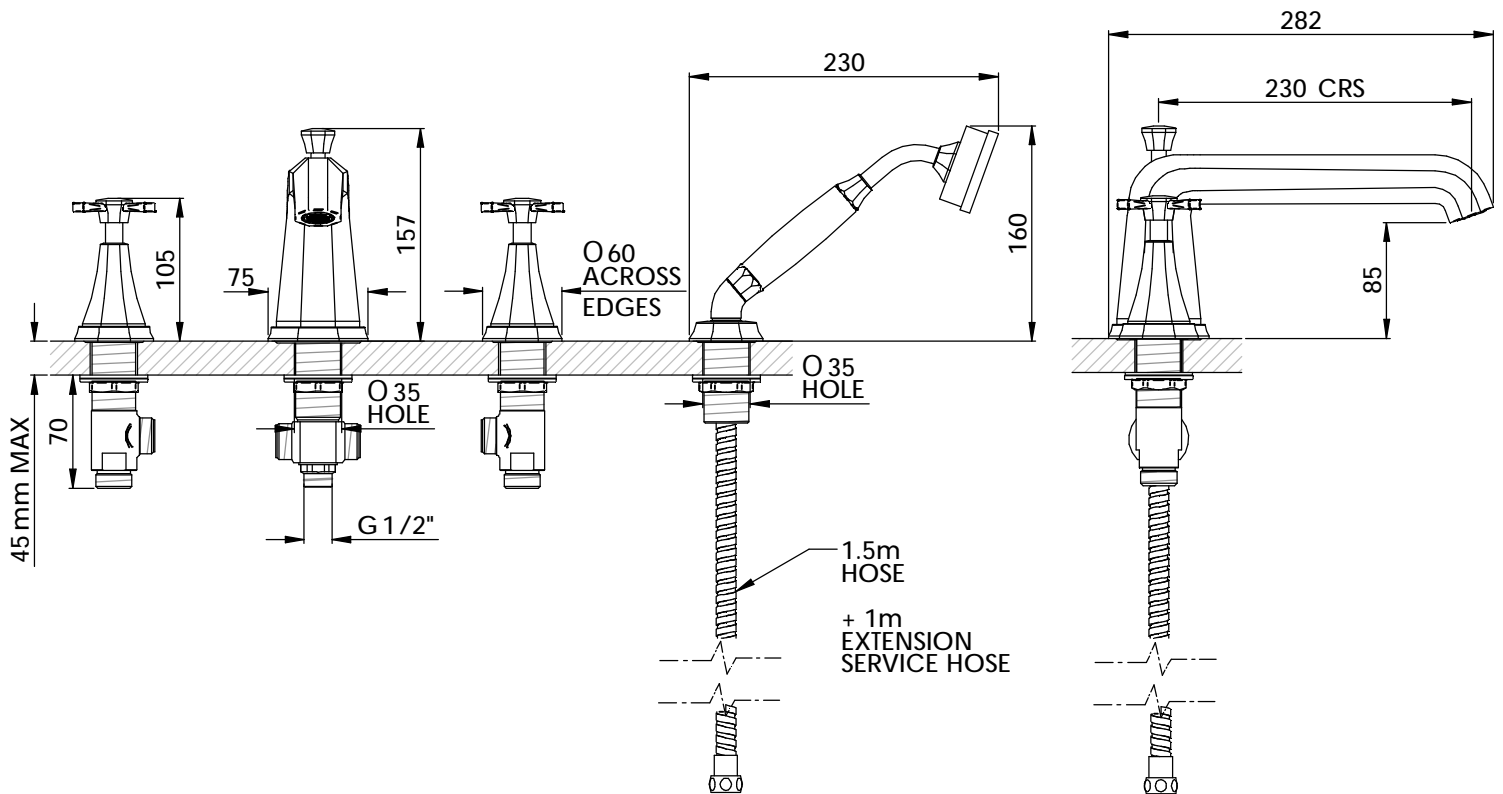

4 Hole Deco Bath Mixer (X-Top)

- Handcrafted in England
- 1/4 turn ceramic disc flow control
- Vernier insert for accurate handle alignment
- Unique handle construction with integral bearing ring
- Flexible connectors for easier installation
- Easy to operate single hand design

Available Finishes:

- Chrome
- Nickel
- Pewter
- Bronze
- Gold

Temp Range:

Min 1°C / 34°F
Max 85°C / 185°F

Recommended Working Pressure:

Min 1bar / 15psi
Max 5bar / 75psi