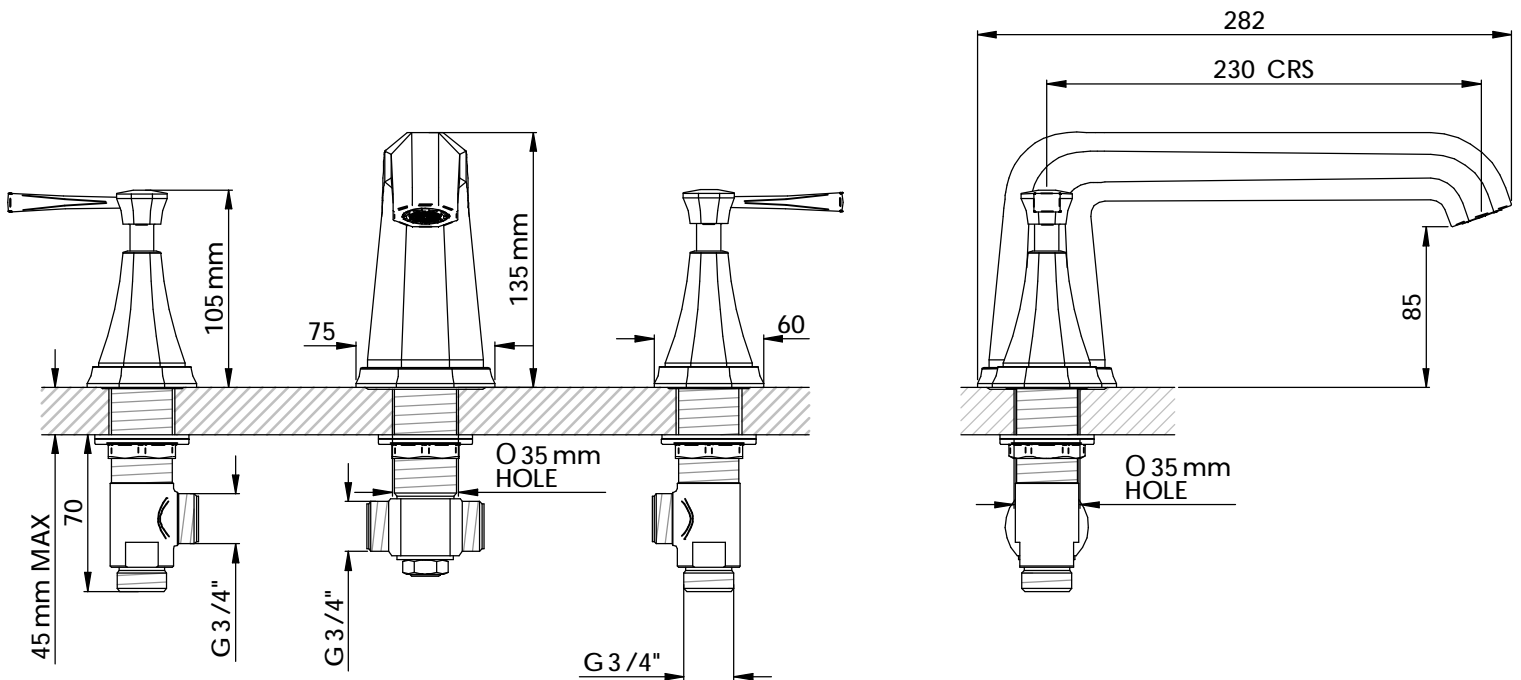

Deco 9" Bath Filler (Lever)

- Handcrafted in England
- 1/4 turn ceramic disc flow control
- Vernier insert for accurate handle alignment
- Unique handle construction with integral bearing ring
- Flexible connectors for easier installation
- Easy to operate single hand design

Available Finishes:

- Chrome
- Nickel
- Pewter
- Bronze
- Gold

Temp Range:

Min 1°C / 34°F
Max 85°C / 185°F

Recommended

Working Pressure:

Min 1bar / 15psi
Max 5bar / 75psi