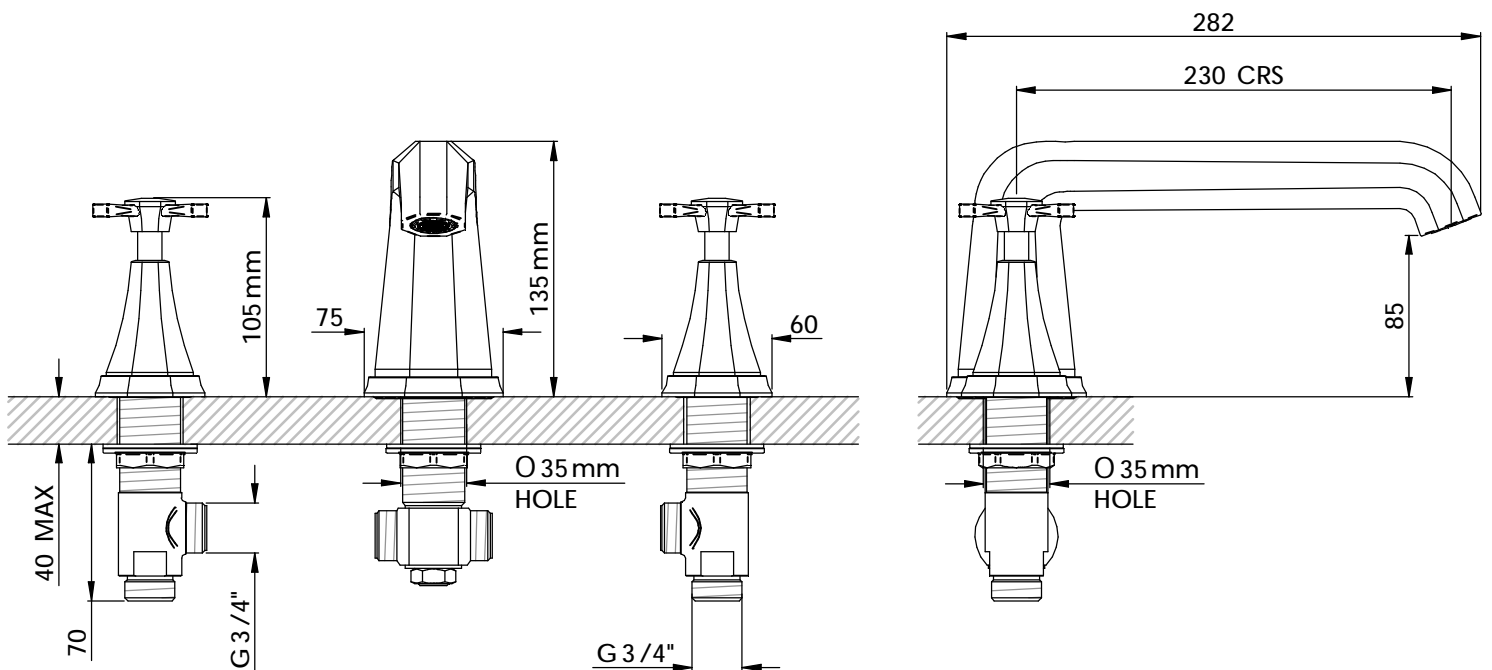

Deco 9" Bath Filler (X-Top)

- Handcrafted in England
- 1/4 turn ceramic disc flow control
- Vernier insert for accurate handle alignment
- Unique handle construction with integral bearing ring
- Flexible connectors for easier installation
- Easy to operate single hand design

Available Finishes:

- Chrome
- Nickel
- Pewter
- Bronze
- Gold

Temp Range:

Min 1°C / 34°F
Max 85°C / 185°F

Recommended Working Pressure:

Min 1bar / 15psi
Max 5bar / 75psi