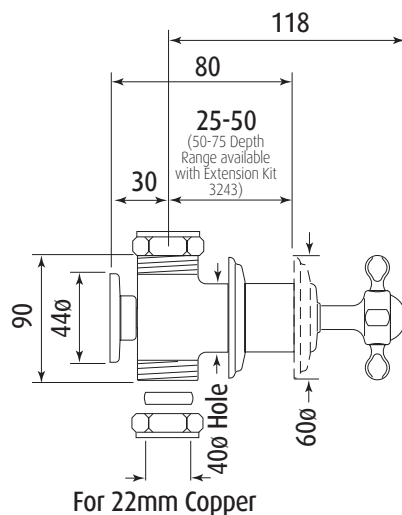

# Specification 3231 3241

**3231 Pair of 3/4" Wall Valves marked Hot & Cold**  
**3241 Single Wall Valve not marked.**

- 1/4 turn ceramic disc flow control ● Vernier insert for accurate handle alignment ●
- Unique handle construction with integral bearing ring ●

3240R Rough Kit  
3220T Hot Xtop Trim Kit  
3221T Cold Xtop Trim Kit  
3241T Plain Xtop Trim Kit

**Packed Weight:** 3231 1.9Kg  
3241 1Kg  
Rough Kit 0.55Kg  
Trim Kit 0.45 Kg

**Temp Range:**  
Min 1°C / 34°F  
Max 85°C / 185°F