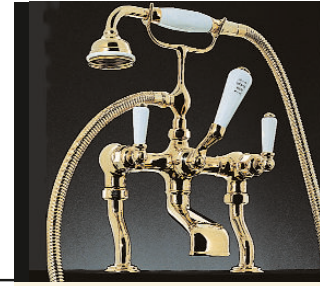

Specification 3500/1

Bath/Shower Mixer with Handshower & Cradle,
Pillar Unions and Lever Handles

- 1/4 turn ceramic disc flow control • Vernier insert for accurate handle alignment
- Unique handle construction with integral bearing ring

Bath/Shower Mixer with Handshower & Cradle,
Pillar Unions and Lever Handles

- 1/4 turn ceramic disc flow control • Vernier insert for accurate handle alignment
- Unique handle construction with integral bearing ring