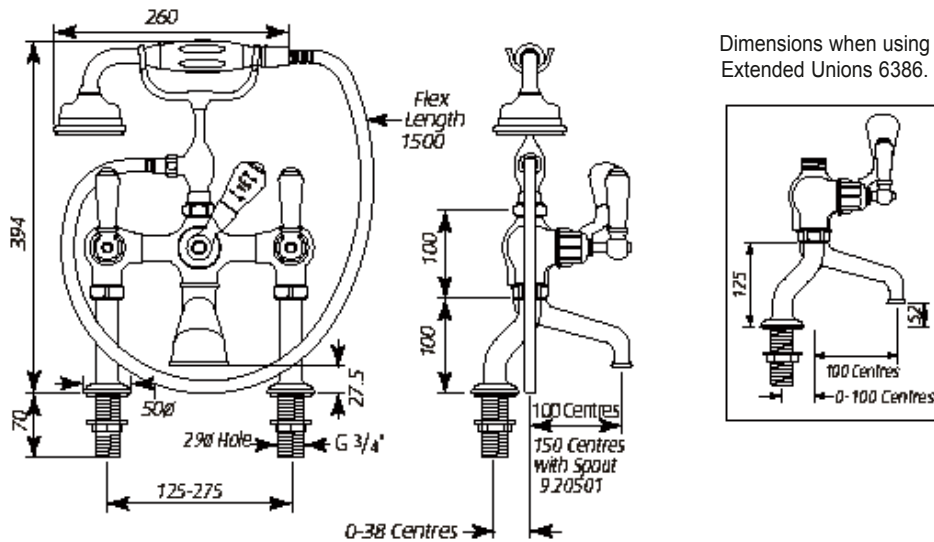

Specification 3500/1

Bath/Shower Mixer with Handshower & Cradle,
Pillar Unions and Lever Handles

- 1/4 turn ceramic disc flow control • Vernier insert for accurate handle alignment
- Unique handle construction with integral bearing ring

Packed Weight: 6.3Kg

Temp Range:

Min 1°C / 34°F

Max 85°C / 185°F

Recommended working pressure:

Min 0.5 bar / 7psi

Max 5 bar / 75 psi

Specification 3500/1

Bath/Shower Mixer with Handshower & Cradle,
Pillar Unions and Lever Handles

- 1/4 turn ceramic disc flow control • Vernier insert for accurate handle alignment
- Unique handle construction with integral bearing ring