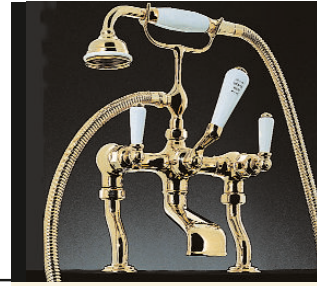

Specification 3500/1

Bath/Shower Mixer with Handshower & Cradle,
Pillar Unions and Lever Handles

- 1/4 turn ceramic disc flow control • Vernier insert for accurate handle alignment
- Unique handle construction with integral bearing ring

Bath/Shower Mixer with Handshower & Cradle,
Pillar Unions and Lever Handles

- 1/4 turn ceramic disc flow control • Vernier insert for accurate handle alignment
- Unique handle construction with integral bearing ring