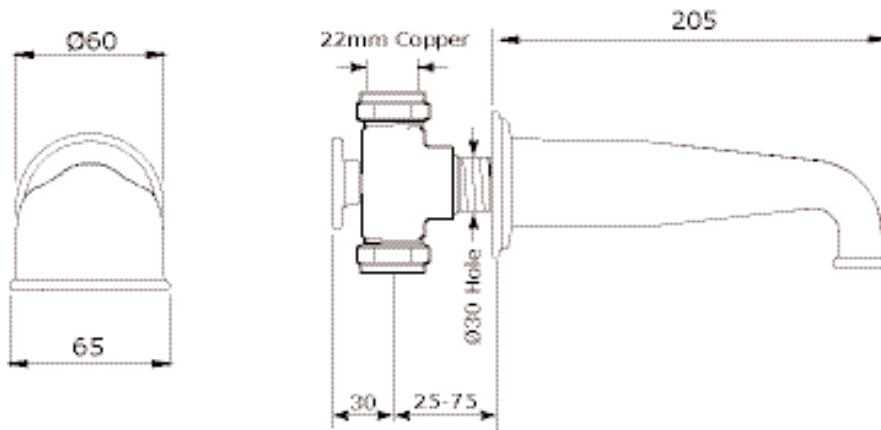

# Specification 3585

Wall Mounted Low Profile Spout

Packed Weight: 3.8Kg

Temp Range:

Min 1°C / 34°F

Max 85°C / 185°F

Recommended working pressure:

Min 0.5 bar / 7psi

Max 5 bar / 75 psi