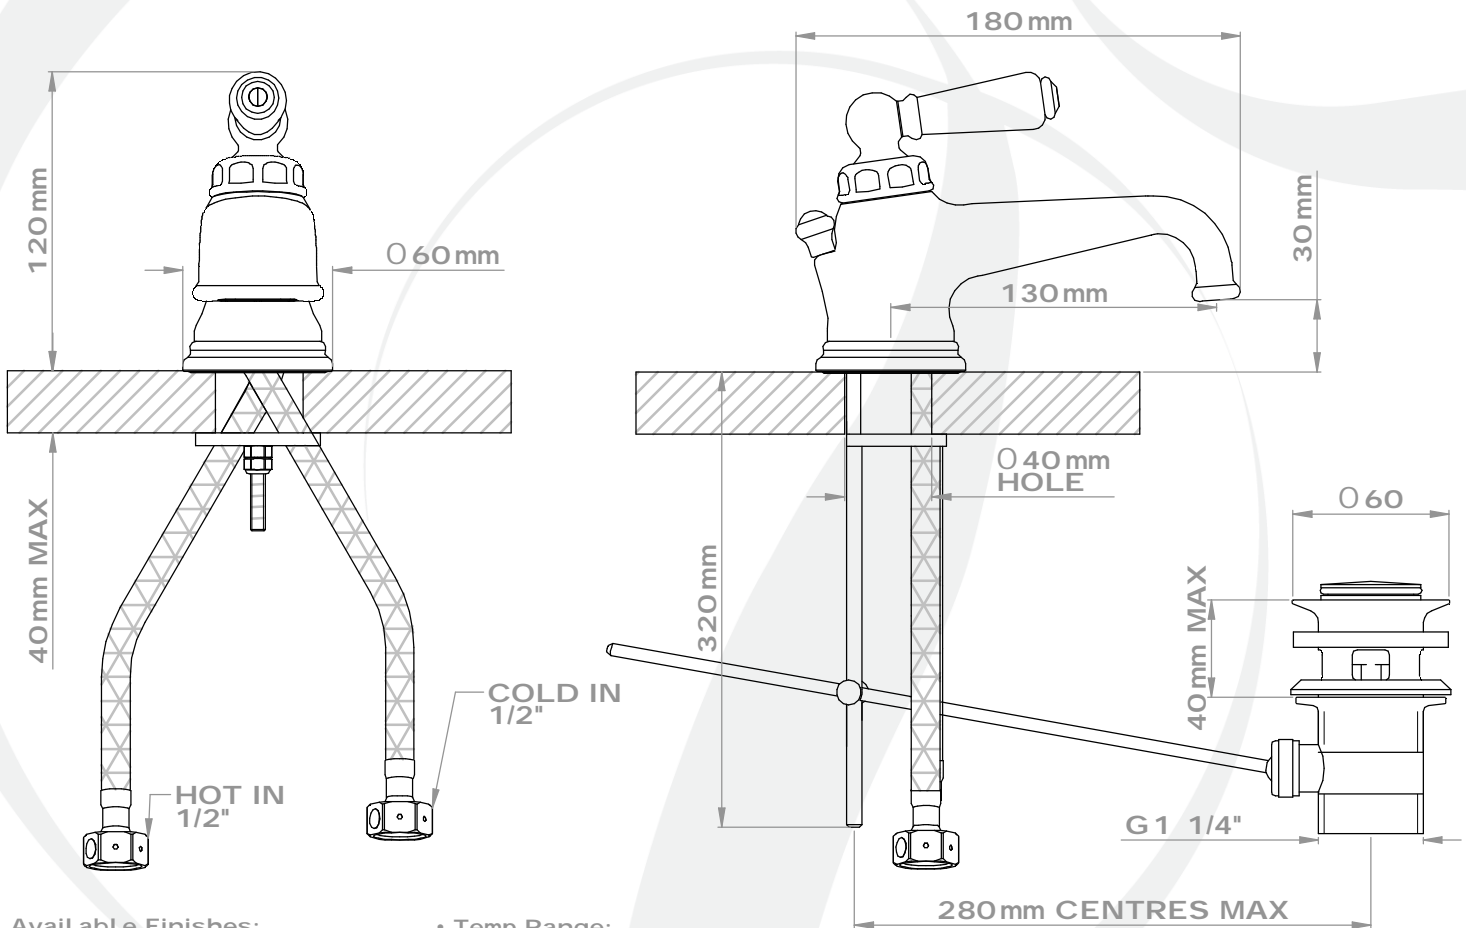

• SPECIFICATION •

• 3670 - TRADITIONAL SINGLE LEVER BASIN MIXER

- Made in England
- Brass construction
- Mounts into tops up to 40mm thick max & through Ø40mm hole
- Integrated pop-up waste design
- Easy to operate single hand design

Available Finishes:

- Chrome
- Polished Nickel
- Satin nickel
- Polished Brass
- Satin Brass
- Inca Brass
- English Bronze

• Temp Range:
Min 1°C / 34°F
Max 85°C / 185°F

• Recommended Working Pressure:
Min 1bar / 14.5psi
Max 5bar / 75psi

• Packed Weight: