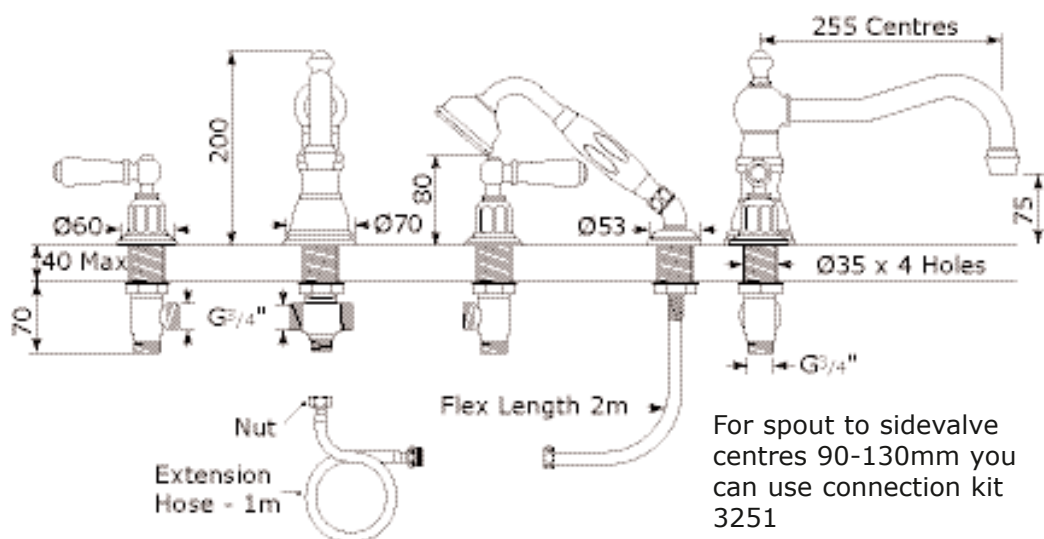

Specification 3745

Four Hole Bath Mixer with Country Spout and Lever Handles

- 1/4 turn ceramic disc flow control • Vernier insert for accurate handle alignment
- Unique handle construction with integral bearing ring

Packed Weight: 6Kg

Temp Range:

Min 1°C / 34°F

Max 85°C / 185°F

Recommended working pressure:

Min 0.5 bar / 7psi

Max 5 bar / 75 psi

Specification 3745

Four Hole Bath Mixer with Country Spout and Lever Handles

- 1/4 turn ceramic disc flow control • Vernier insert for accurate handle alignment
- Unique handle construction with integral bearing ring

Where * Indicated Specify Colour.