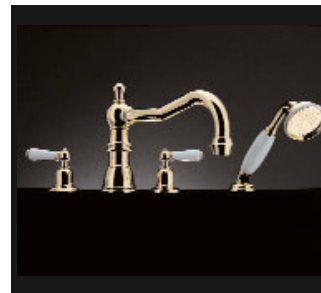

Specification 3745

Four Hole Bath Mixer with Country Spout and Lever Handles

- 1/4 turn ceramic disc flow control • Vernier insert for accurate handle alignment
- Unique handle construction with integral bearing ring

Where * Indicated Specify Colour.