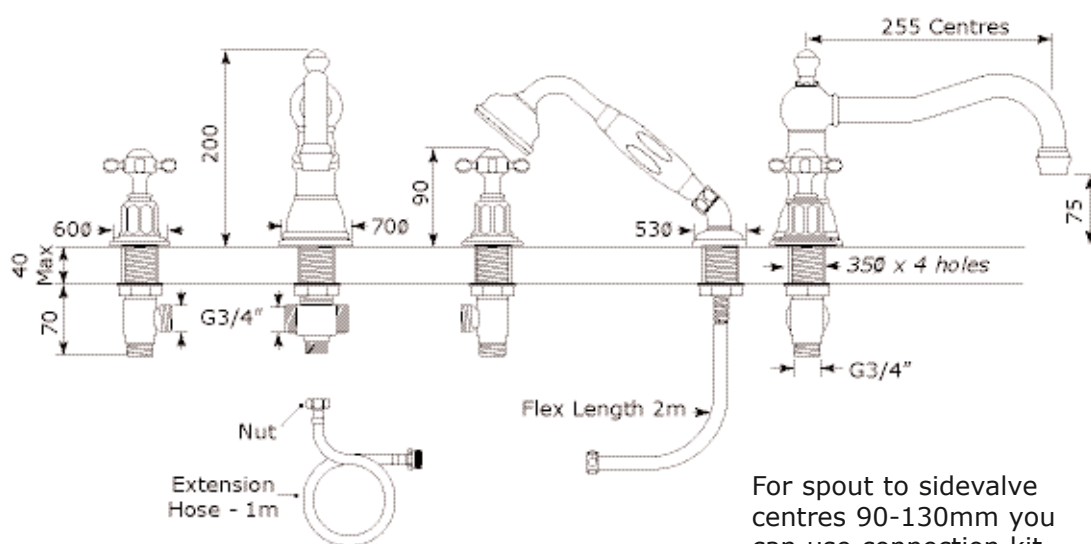

Specification 3746

Four Hole Bath Mixer with Country Spout and Crosshead Handles

- 1/4 turn ceramic disc flow control • Vernier insert for accurate handle alignment
- Unique handle construction with integral bearing ring

For spout to sidevalve centres 90-130mm you can use connection kit 3251

Packed Weight: 6Kg

Temp Range:

Min 1°C / 34°F

Max 85°C / 185°F

Recommended working pressure:

Min 0.5 bar / 7psi

Max 5 bar / 75 psi