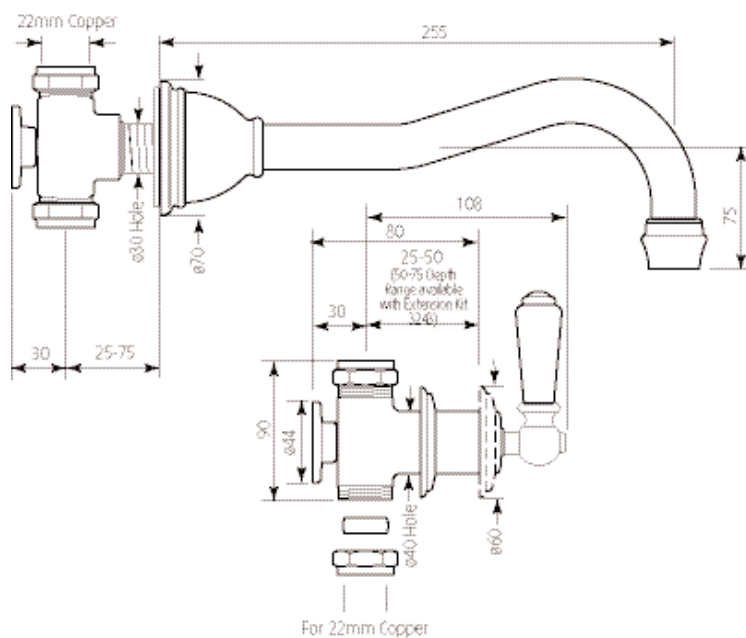

# Specification 3780

## Three Hole Country Wall Mounted Bath Filler with Lever Handles

- 1/4 turn ceramic disc flow control • Vernier insert for accurate handle alignment
- Unique handle construction with integral bearing ring