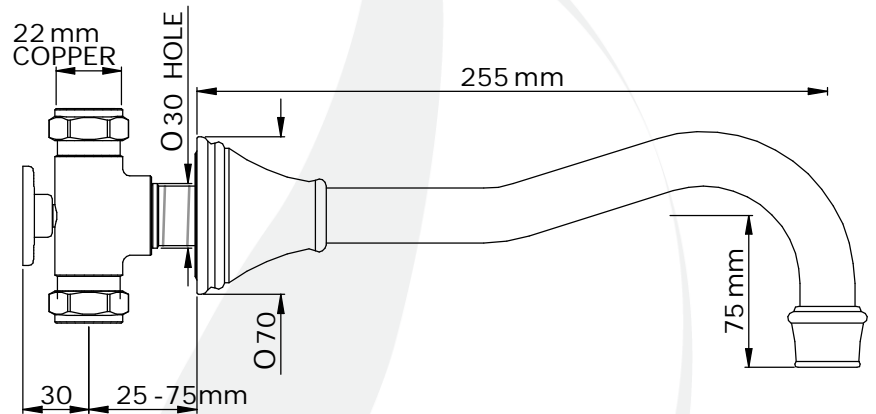

• SPECIFICATION •

• 3783 - GEORGIAN WALL MOUNTED BATH SET with LEVERS

- Made in Great Britain
- Georgian era inspired design / constructed of solid brass
- Vernier insert for accurate handle alignment
- Unique handle construction with integral bearing ring
- 1/4 turn ceramic disc flow control

Available Finishes:

- Chrome
- Nickel
- Pewter
- Polished Brass
- Satin Brass
- Gold
- English Bronze

• Temp Range:
Min 1°C / 34°F
Max 85°C / 185°F

• Recommended Working Pressure:
Min 1bar / 15psi
Max 5bar / 75psi