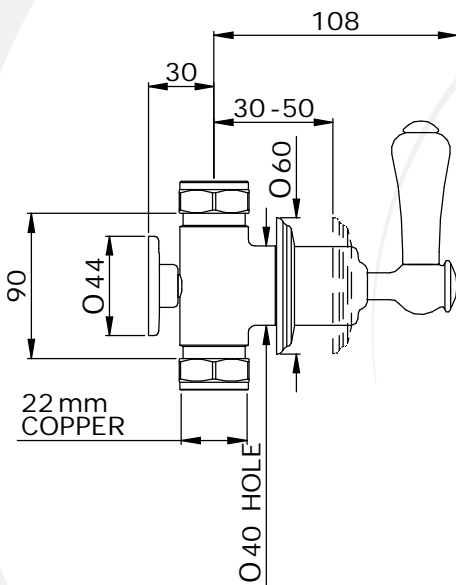

• SPECIFICATION •

• 3783 - GEORGIAN WALL MOUNTED BATH SET with LEVERS

- Made in Great Britain
- Georgian era inspired design / constructed of solid brass
- Vernier insert for accurate handle alignment
- Unique handle construction with integral bearing ring
- 1/4 turn ceramic disc flow control

Available Finishes:

- Chrome
- Nickel
- Pewter
- Polished Brass
- Satin Brass
- Gold
- English Bronze

• Temp Range:
Min 1°C / 34°F
Max 85°C / 185°F

• Recommended Working Pressure:
Min 1bar / 15psi
Max 5bar / 75psi