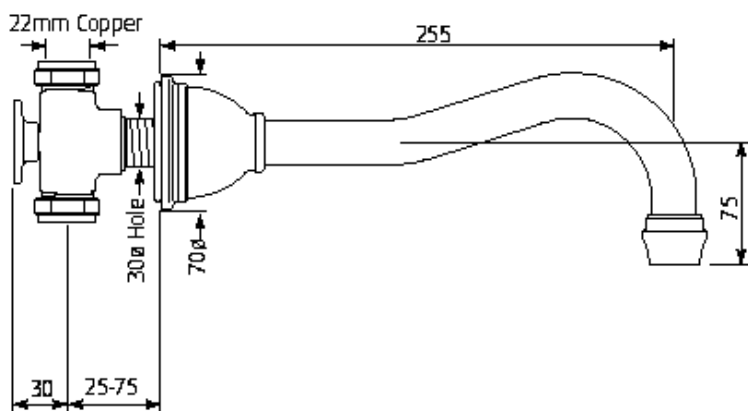

# Specification 3785

Country Wall Mounted Bath Spout

Packed Weight: 2Kg

Temp Range:

Min 1°C / 34°F

Max 85°C / 185°F

Recommended working pressure:

Min 0.5 bar / 7psi

Max 5 bar / 75 psi

## Country Wall Mounted Bath Spout

Where \* Indicated Specify Colour.