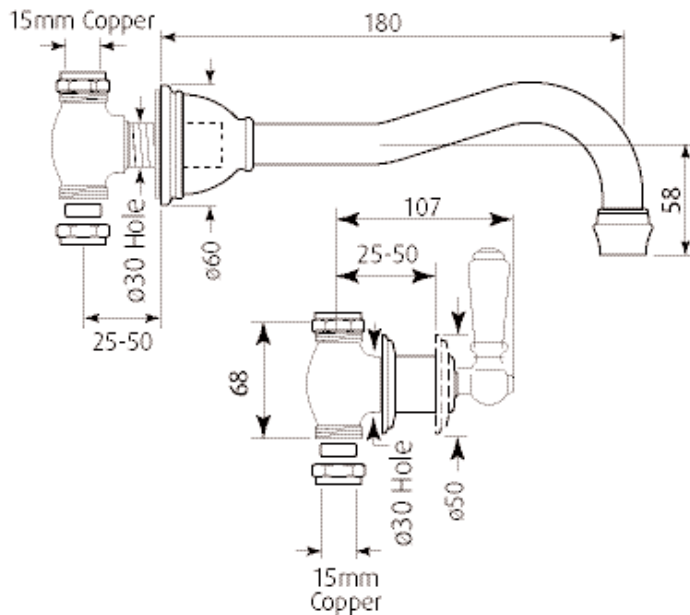

# Specification 3790

## Three Hole Country Wall Mounted Basin Set with Lever Handles

- 1/4 turn ceramic disc flow control • Vernier insert for accurate handle alignment
- Unique handle construction with integral bearing ring