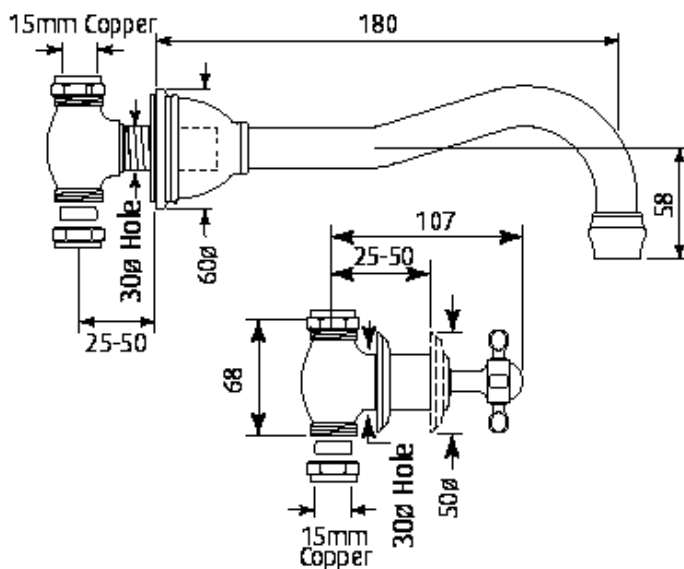

Specification 3791

Three Hole Country Wall Mounted Basin Set with Crosshead Handles

- 1/4 turn ceramic disc flow control • Vernier insert for accurate handle alignment
- Unique handle construction with integral bearing ring

Packed Weight:3Kg

Temp Range:

Min 1°C / 34°F

Max 85°C / 185°F

Recommended working pressure:

Min 0.5 bar / 7psi

Max 5 bar / 75 psi

Specification 3791

Three Hole Country Wall Mounted Basin Set with Crosshead Handles

- 1/4 turn ceramic disc flow control • Vernier insert for accurate handle alignment
- Unique handle construction with integral bearing ring