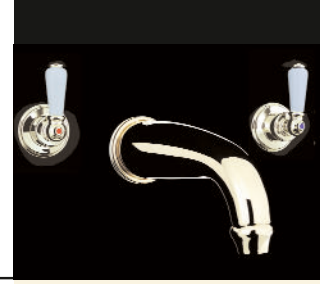

Specification 3800

Three Hole Wall Mounted Bath Set with Lever Handles

- 1/4 turn ceramic disc flow control • Vernier insert for accurate handle alignment
- Unique handle construction with integral bearing ring

Three Hole Wall Mounted Bath Set with Lever Handles

- 1/4 turn ceramic disc flow control • Vernier insert for accurate handle alignment
- Unique handle construction with integral bearing ring

Where * Indicated Specify Colour.