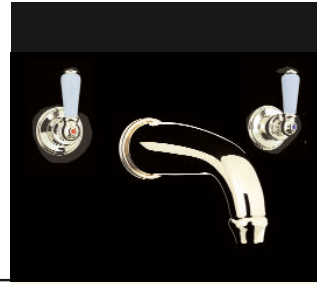

Specification 3800

Three Hole Wall Mounted Bath Set with Lever Handles

- 1/4 turn ceramic disc flow control • Vernier insert for accurate handle alignment
- Unique handle construction with integral bearing ring

Three Hole Wall Mounted Bath Set with Lever Handles

- 1/4 turn ceramic disc flow control • Vernier insert for accurate handle alignment
- Unique handle construction with integral bearing ring

Where * Indicated Specify Colour.