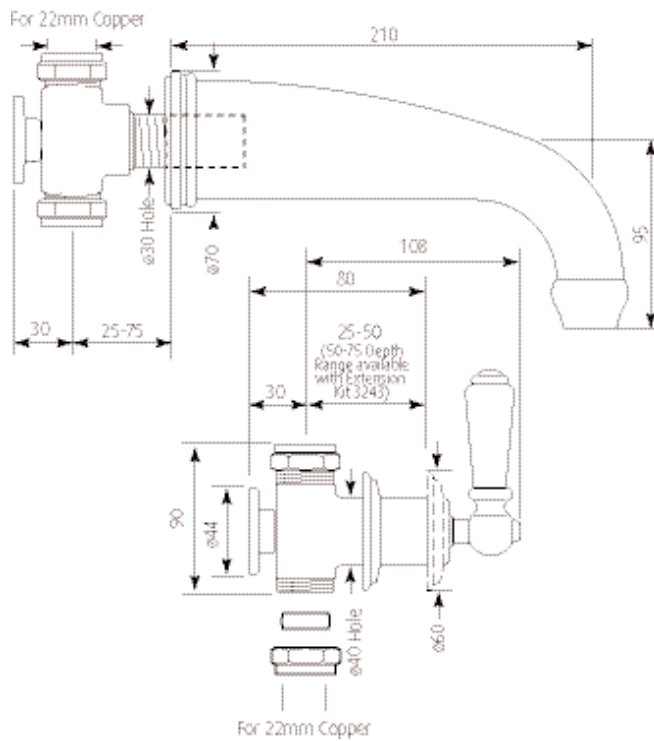

Specification 3800

Three Hole Wall Mounted Bath Set with Lever Handles

- 1/4 turn ceramic disc flow control • Vernier insert for accurate handle alignment
- Unique handle construction with integral bearing ring

Packed Weight: 3.8Kg

Temp Range:

Min 1°C / 34°F

Max 85°C / 185°F

Recommended working pressure:

Min 0.5 bar / 7psi

Max 5 bar / 75 psi

Specification 3800

Three Hole Wall Mounted Bath Set with Lever Handles

- 1/4 turn ceramic disc flow control • Vernier insert for accurate handle alignment
- Unique handle construction with integral bearing ring

Where * Indicated Specify Colour.