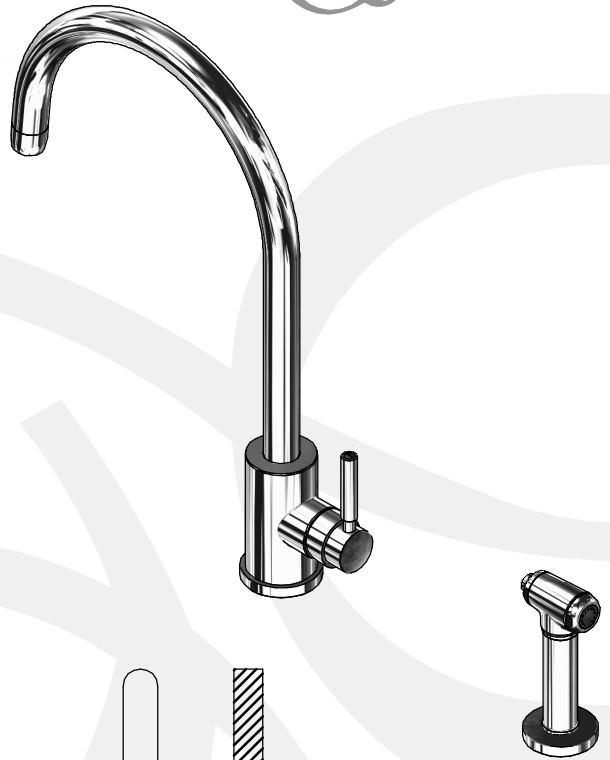

## • 4012 - JULIET MONOBLOC SINK MIXER C SPOUT WITH LEVER HANDLE AND RINSE

- Handcrafted in the UK
- Ceramic disc flow control
- Flexible connectors for easier installation
- Single flow spout
- Supplied with 15mm double check valves
- Ideally installed in equal pressure systems

### Available Options:

- 5.7L/min regulated spout (Prefix AR.)
- Non Rinse version
- Matching soap dispenser
- U Spout version