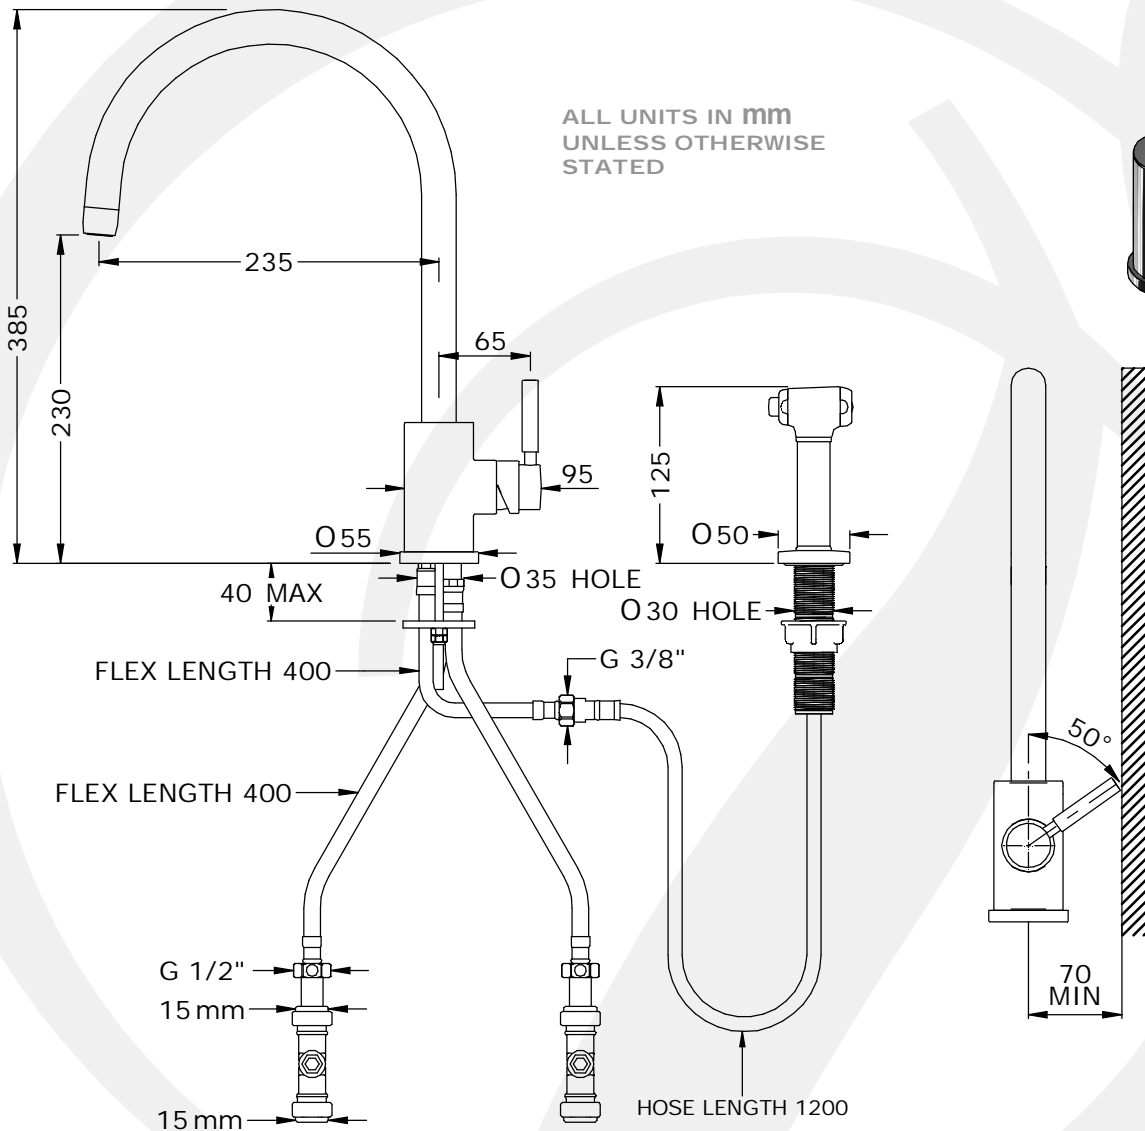

## • 4012 - JULIET MONOBLOC SINK MIXER C SPOUT WITH LEVER HANDLE AND RINSE

- Handcrafted in the UK
- Ceramic disc flow control
- Flexible connectors for easier installation
- Single flow spout
- Supplied with 15mm double check valves
- Ideally installed in equal pressure systems

• Packed Weight:  
3.57 kg

### Available Options:

- 5.7L/min regulated spout (Prefix AR.)
- Non Rinse version
- Matching soap dispenser
- U Spout version

### Flow Rates:

- 1 Bar: 5.3 L/Min
- 2 Bar: 9.3 L/Min
- 3 Bar: 11.2 L/Min