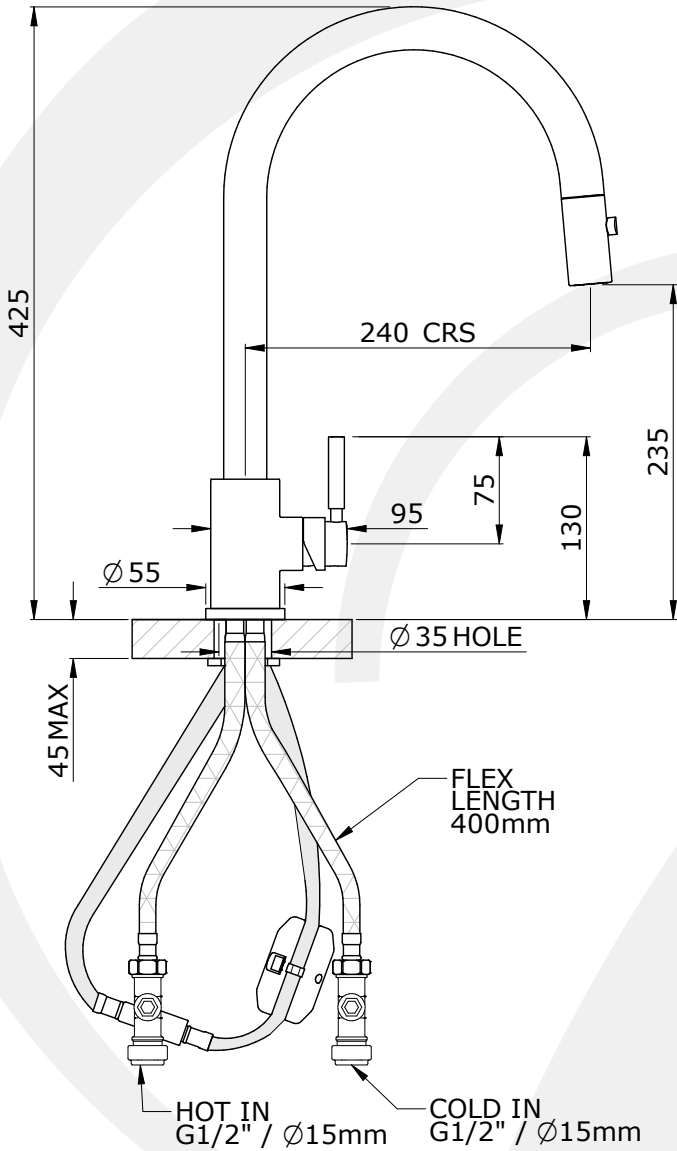

## • 4044 - JULIET SINGLE LEVER MIXER WITH PULL DOWN

- RETRACTABLE PULL DOWN METAL HANDSPRAY
- DUAL SPRAY WITH AUTOMATIC LOCK
- EASY CLEAN SPRAY NOZZLES
- AUTOMATIC RESET DIVERTER FUNCTION
- FLEXIBLE CONNECTORS FOR EASIER INSTALLATION

ALL UNITS IN mm  
UNLESS OTHERWISE  
STATED