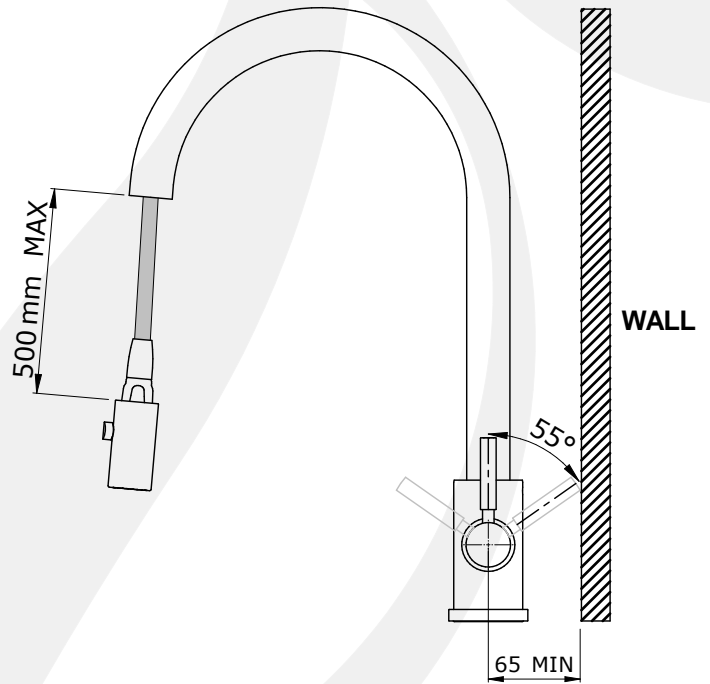

## • 4044 - JULIET SINGLE LEVER MIXER WITH PULL DOWN

- RETRACTABLE PULL DOWN METAL HANDSPRAY
- DUAL SPRAY WITH AUTOMATIC LOCK
- EASY CLEAN SPRAY NOZZLES
- AUTOMATIC RESET DIVERTER FUNCTION
- FLEXIBLE CONNECTORS FOR EASIER INSTALLATION

ALL UNITS IN mm  
UNLESS OTHERWISE  
STATED