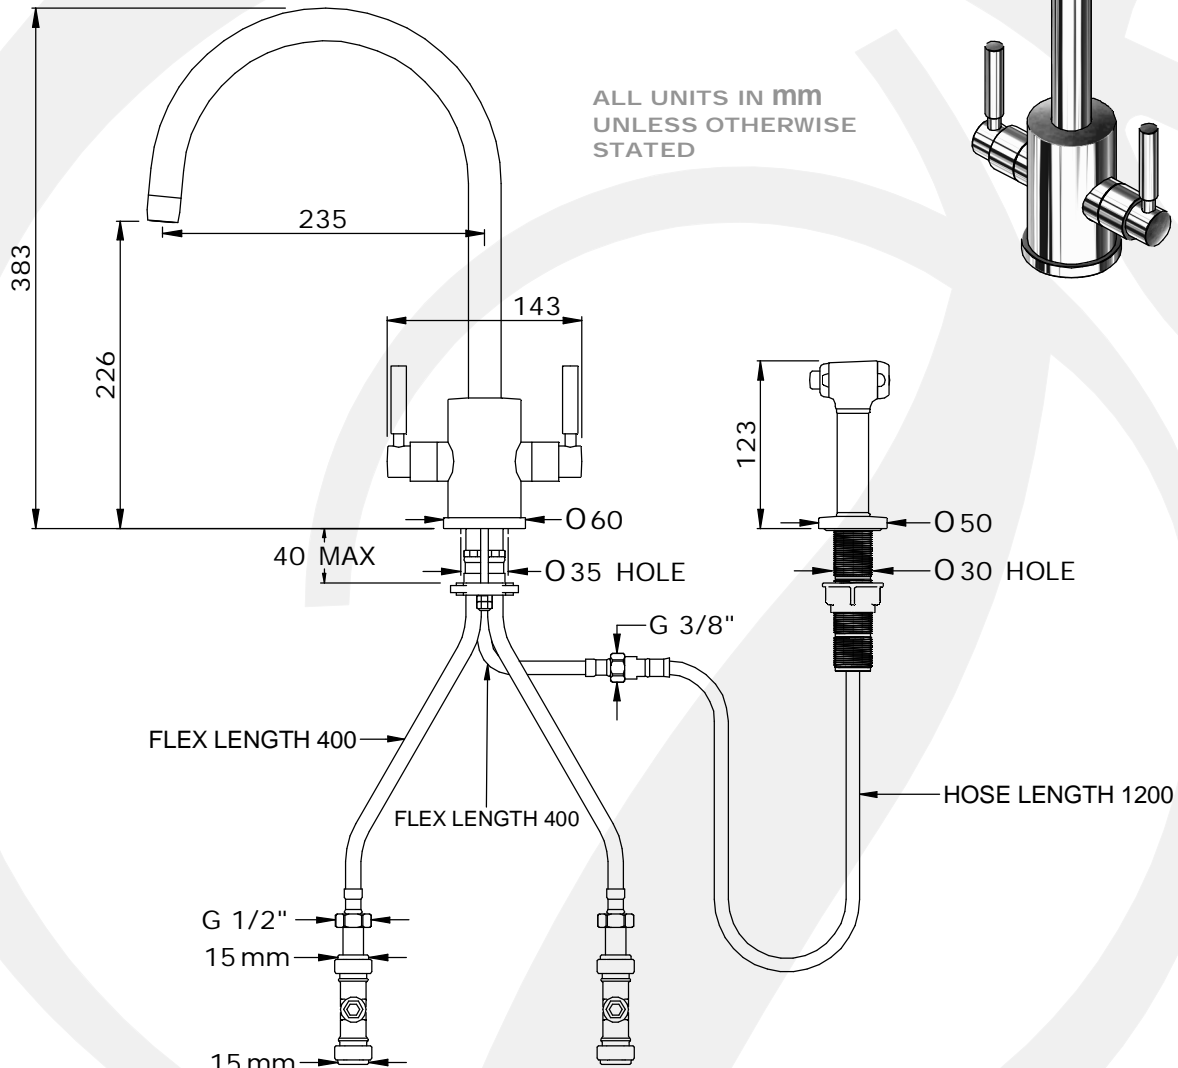

• SPECIFICATION •

• 4312 - ORBIO MONOBLOC SINK MIXER C SPOUT WITH LEVER HANDLES AND RINSE

- Handcrafted in the UK
- 1/4 turn ceramic disc flow control
- Vernier insert for accurate handle alignment
- Unique handle construction with integral bearing ring
- Flexible connectors for easier installation
- Single flow spout
- Supplied with 15mm double check valves
- Ideally installed in equal pressure systems

ALL UNITS IN mm
UNLESS OTHERWISE
STATED

Available Finishes:

- Chrome
- Nickel
- Pewter
- Polished Brass
- Satin Brass
- Aged Brass
- Gold
- English Bronze

• Temp Range:
Min 1°C / 34°F
Max 70°C / 158°F

• Recommended
Working Pressure:
Min 1bar / 15psi
Max 5bar / 75psi

• Packed Weight:
3.72 kg

Available Options:

- 5.7L/min regulated spout (Prefix AR.)
- Non Rinse version
- Matching soap dispenser
- U Spout version

Flow Rates:

- 1 Bar: 6.2 L/Min
- 2 Bar: 9.4 L/Min
- 3 Bar: 12.0 L/Min