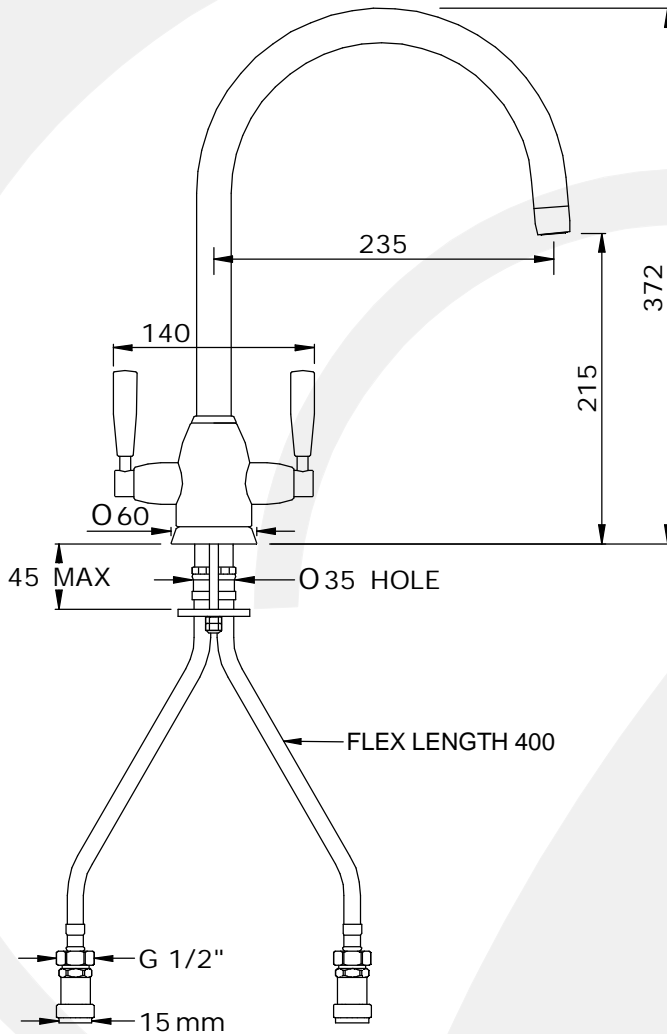

## • 4861 - OBERON MONOBLOC SINK MIXER C SPOUT WITH LEVER HANDLES

- Handcrafted in the UK
- 1/4 turn ceramic disc flow control
- Vernier insert for accurate handle alignment
- Unique handle construction with integral bearing ring
- Flexible connectors for easier installation
- Single flow spout
- Supplied with 15mm check valves
- Ideally installed in equal pressure systems

ALL UNITS IN mm  
UNLESS OTHERWISE  
STATED

### Available Options:

- 5.7L/min regulated spout (Prefix AR.)
- Rinse version
- Matching soap dispensers
- U Spout version