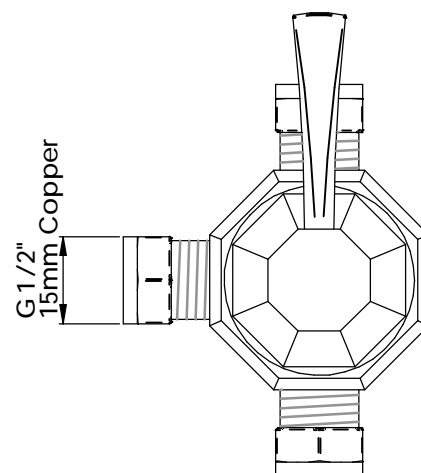

## DECO 3-WAY DIVERTER - Lever (1 In - 2 Out)

- Handcrafted in England
- 1 In - 2 Out diverter system
- G1/2" connections
- Can be used to divert flow from Overhead rose to handshower to bath spout/filler outlet.

**Available Finishes:**

- Chrome
- Nickel
- Pewter
- Bronze
- Gold

**Temp Range:**

Min 1°C / 34°F  
Max 85°C / 185°F

**Recommended**

**Working Pressure:**

Min 1bar / 15psi  
Max 5bar / 75psi