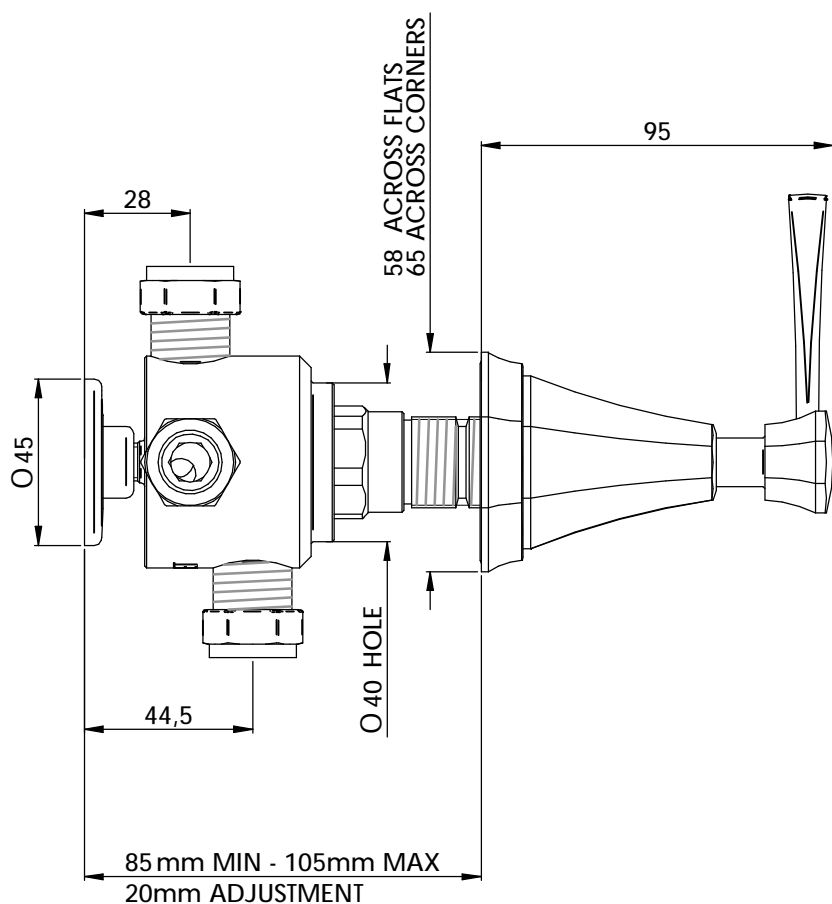

## DECO 3-WAY DIVERTER - Lever (1 In - 2 Out)

- Handcrafted in England
- 1 In - 2 Out diverter system
- G1/2" connections
- Can be used to divert flow from Overhead rose to handshower to bath spout/filler outlet.

**Available Finishes:**

- Chrome
- Nickel
- Pewter
- Bronze
- Gold

**Temp Range:**

Min 1°C / 34°F  
Max 85°C / 185°F

**Recommended**

**Working Pressure:**

Min 1bar / 15psi  
Max 5bar / 75psi