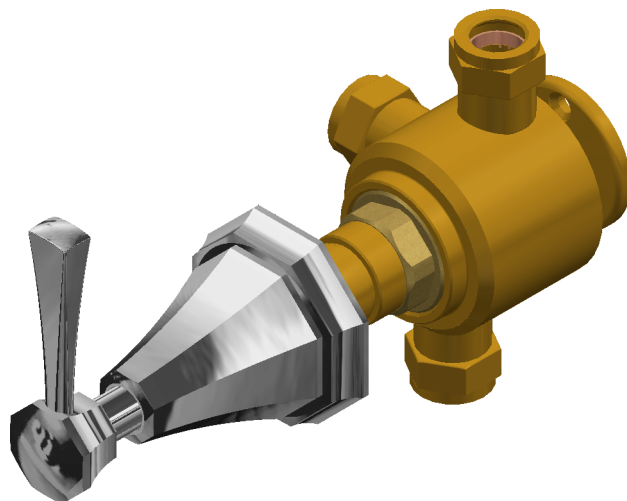

## DECO 3-WAY DIVERTER - Lever (1 In - 2 Out)

- Handcrafted in England
- 1 In - 2 Out diverter system
- G1/2" connections
- Can be used to divert flow from Overhead rose to handshower to bath spout/filler outlet.

**Available Finishes:**

- Chrome
- Nickel
- Pewter
- Bronze
- Gold

**Temp Range:**

Min 1°C / 34°F  
Max 85°C / 185°F

**Recommended**

**Working Pressure:**

Min 1bar / 15psi  
Max 5bar / 75psi