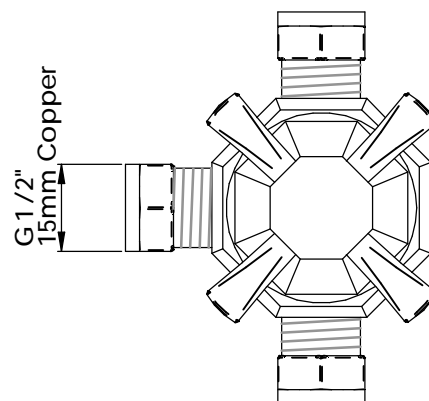

## DECO 3-WAY DIVERTER - X-Top (1 In - 2 Out)

- Handcrafted in England
- 1 In - 2 Out diverter system
- G1/2" connections
- Can be used to divert flow from Overhead rose to handshower to bath spout/filler outlet.

**Available Finishes:**

- Chrome
- Nickel
- Pewter
- Bronze
- Gold

**Temp Range:**

Min 1°C / 34°F  
Max 85°C / 185°F

**Recommended**

**Working Pressure:**

Min 1bar / 15psi  
Max 5bar / 75psi