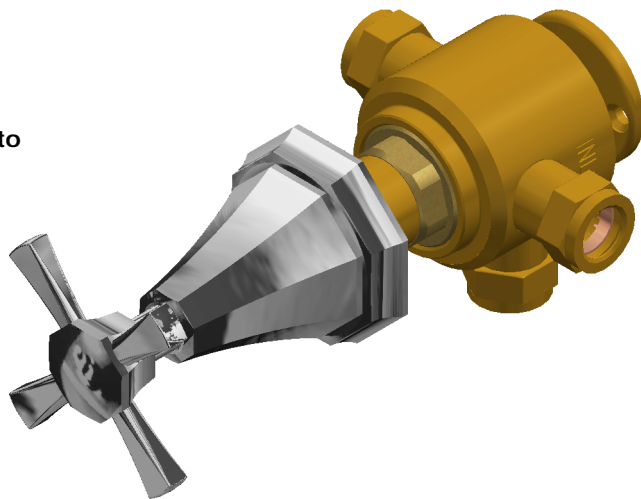

## DECO 3-WAY DIVERTER - X-Top (1 In - 2 Out)

- Handcrafted in England
- 1 In - 2 Out diverter system
- G1/2" connections
- Can be used to divert flow from Overhead rose to handshower to bath spout/filler outlet.

**Available Finishes:**

- Chrome
- Nickel
- Pewter
- Bronze
- Gold

**Temp Range:**

Min 1°C / 34°F  
Max 85°C / 185°F

**Recommended**

**Working Pressure:**

Min 1bar / 15psi  
Max 5bar / 75psi