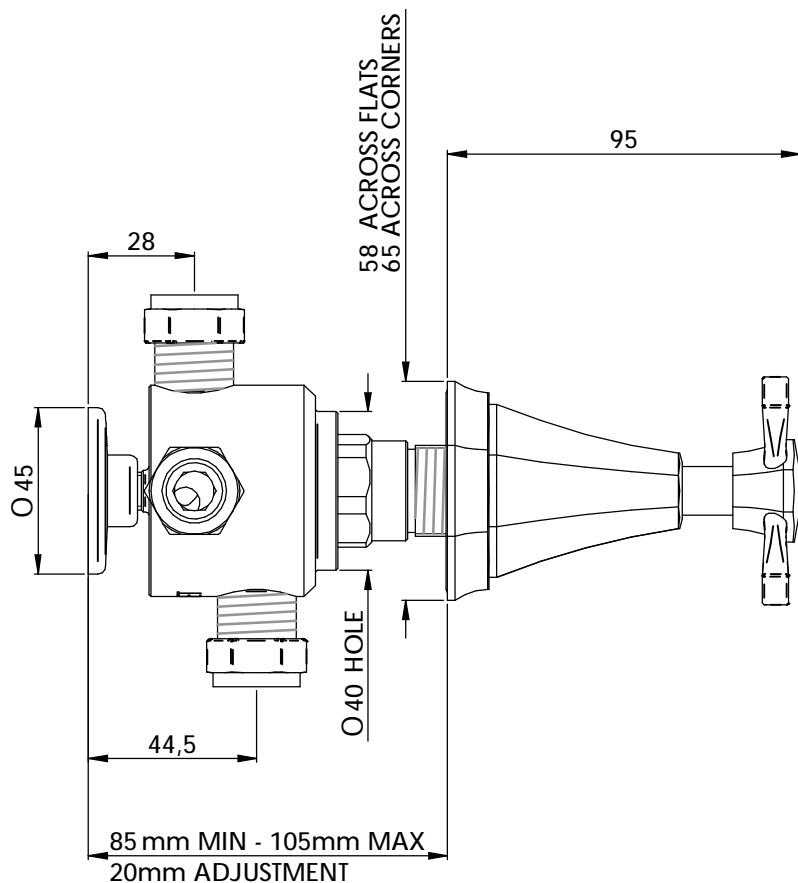

## DECO 3-WAY DIVERTER - X-Top (1 In - 2 Out)

- Handcrafted in England
- 1 In - 2 Out diverter system
- G1/2" connections
- Can be used to divert flow from Overhead rose to handshower to bath spout/filler outlet.

**Available Finishes:**

- Chrome
- Nickel
- Pewter
- Bronze
- Gold

**Temp Range:**

Min 1°C / 34°F  
Max 85°C / 185°F

**Recommended**

**Working Pressure:**

Min 1bar / 15psi  
Max 5bar / 75psi