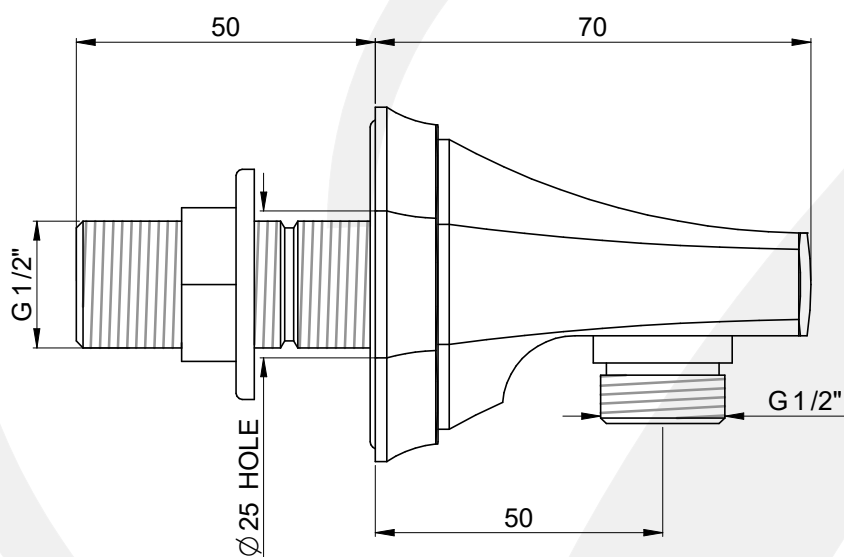

• SPECIFICATION •

• 5146 - HANDSHOWER WALL OUTLET

- HANDCRAFTED IN THE UK
- G1/2" CONNECTION THREADS
- SUITS 5185 OR 5195 HAND SHOWER

AVAILABLE FINISHES:

- CHROME
- NICKEL
- PEWTER
- POLISHED BRASS
- SATIN BRASS
- GOLD
- ENGLISH BRONZE

• TEMP RANGE:
MIN 1°C / 34°F
MAX 70°C / 158°F

• RECOMMENDED
SUPPLY PRESSURE:
MIN 0.5BAR / 7PSI
MAX 5BAR / 75PSI

• PACKED WEIGHT:
0.63KG