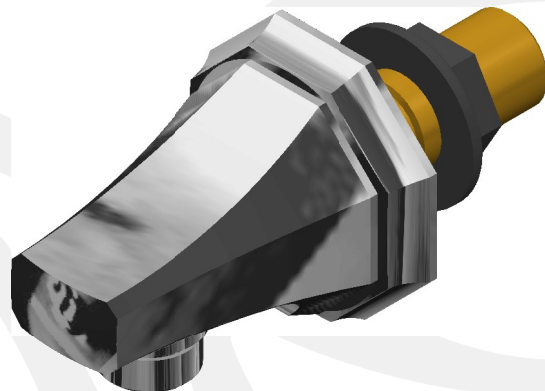

• SPECIFICATION •

• 5146 - HANDSHOWER WALL OUTLET

- HANDCRAFTED IN THE UK
- G1/2" CONNECTION THREADS
- SUITS 5185 OR 5195 HAND SHOWER

AVAILABLE FINISHES:

- CHROME
- NICKEL
- PEWTER
- POLISHED BRASS
- SATIN BRASS
- GOLD
- ENGLISH BRONZE

• TEMP RANGE:
MIN 1°C / 34°F
MAX 70°C / 158°F

• RECOMMENDED
SUPPLY PRESSURE:
MIN 0.5BAR / 7PSI
MAX 5BAR / 75PSI

• PACKED WEIGHT:
0.63KG