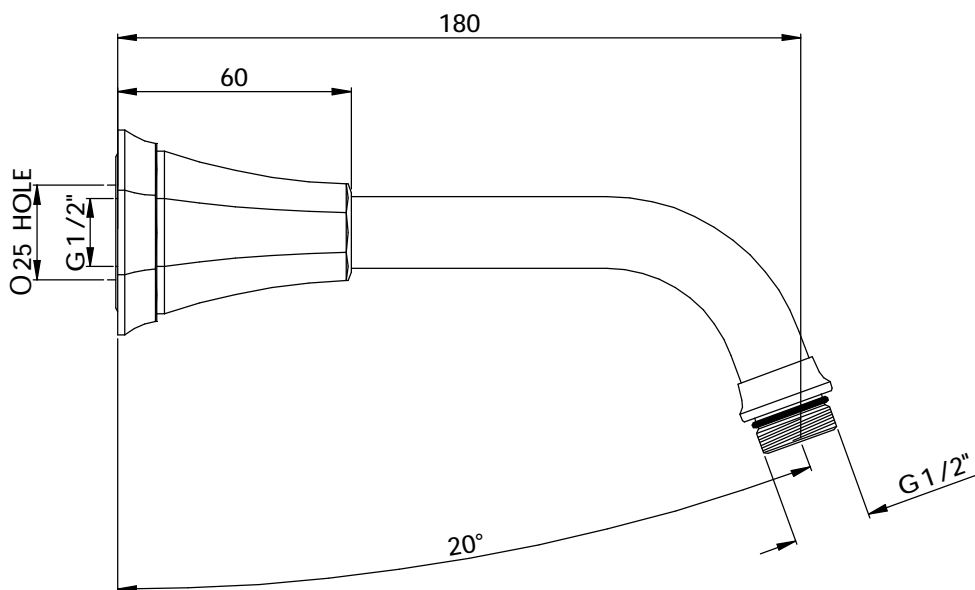

## Deco 7" Angled Overhead Shower Arm

- Handcrafted in England
- Product complements P&R DECO range
- Shower arm can be used with 5105 & 5135 Overhead Shower Rose
- Hand polished machined brass

**Available Finishes:**

- Chrome
- Nickel
- Pewter
- Bronze
- Gold

**Temp Range:**

Min 18°C / 52°F  
Max 49°C / 118°F

**Recommended Working Pressure:**

Min 0.5bar / 7psi  
Max 5bar / 75psi