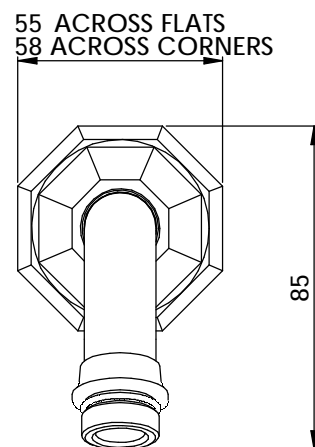

## Deco 7" Angled Overhead Shower Arm

- Handcrafted in England
- Product complements P&R DECO range
- Shower arm can be used with 5105 & 5135 Overhead Shower Rose
- Hand polished machined brass

**Available Finishes:**

- Chrome
- Nickel
- Pewter
- Bronze
- Gold

**Temp Range:**

Min 18°C / 52°F  
Max 49°C / 118°F

**Recommended Working Pressure:**

Min 0.5bar / 7psi  
Max 5bar / 75psi