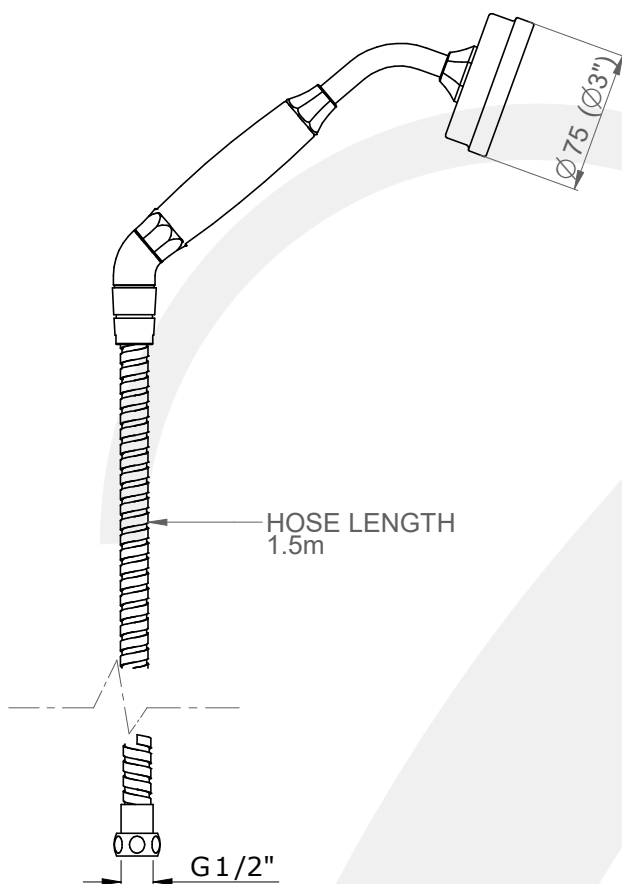

## • 5185 - DECO INCLINED HANDSHOWER & HOSE

- HANDCRAFTED IN THE UK
- ART DECO INSPIRED
- LARGE BORE LUXURY SHOWER HOSE

- PACKED WEIGHT:  
2KG