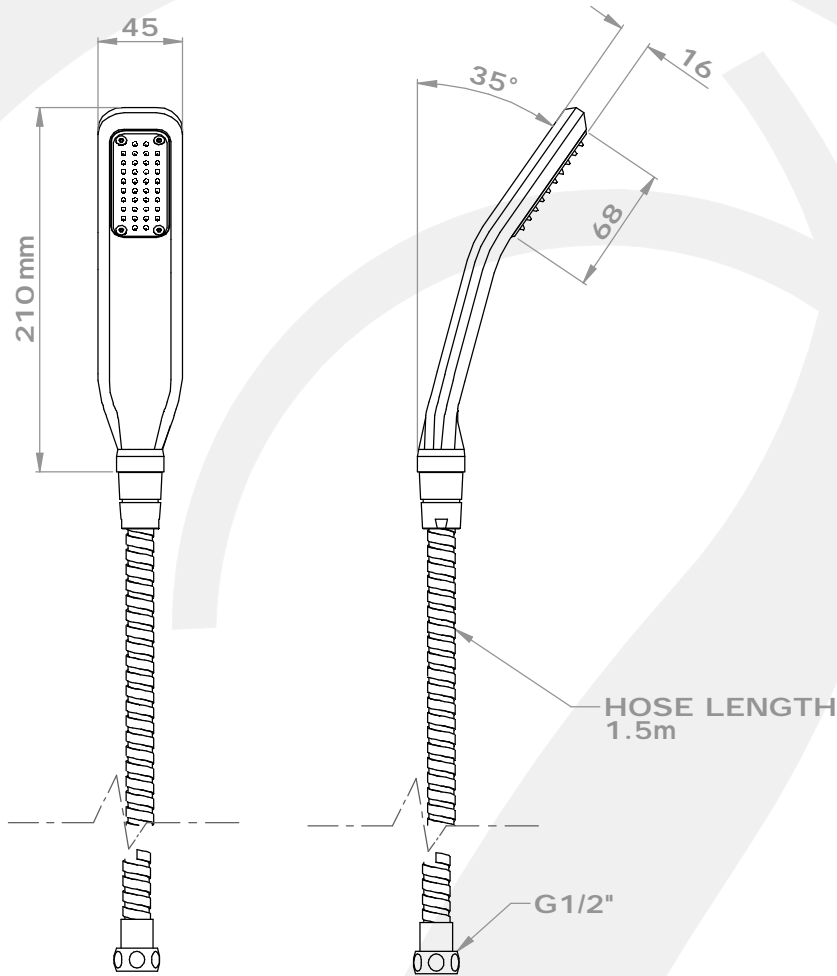

• SPECIFICATION •

• 5493 - Hoxton EasyClean Handshower

- Handcrafted in the UK
- Large bore luxury shower hose
- Easy clean nozzles to reduce limescale issues
- Flow regulated

Available Finishes:

- Chrome
- Nickel
- Pewter

• Temp Range:
Min 1°C / 34°F
Max 70°C / 158°F

• Recommended
Supply Pressure:
Min 1bar / 15psi
Max 5bar / 75psi

• Packed Weight:
1.2kg

ALL UNITS IN MM
UNLESS OTHERWISE
STATED