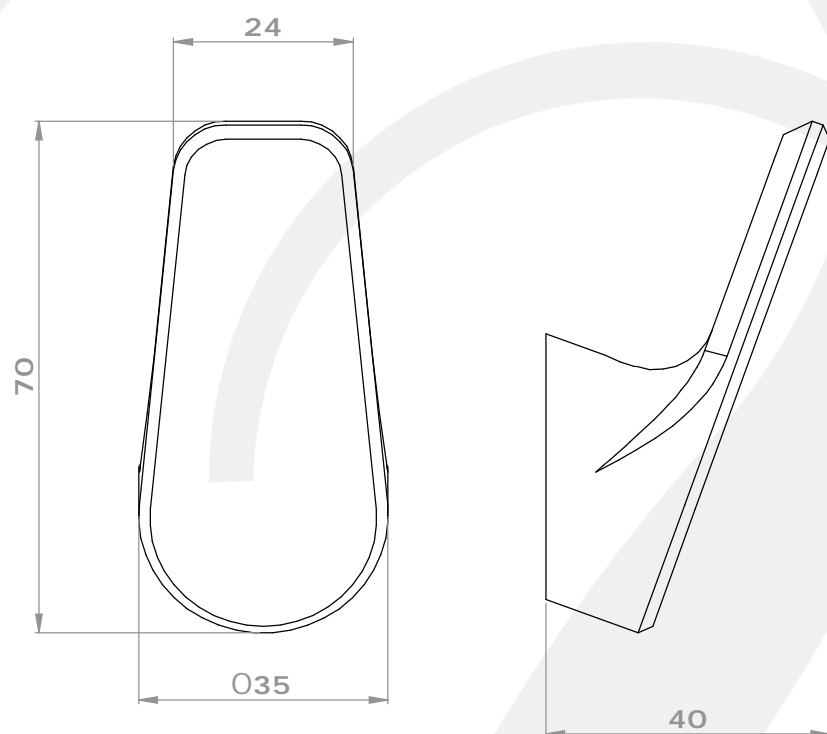

## • 6401 - Hoxton Robe Hook

- Handcrafted in the UK
- Mounting wall plugs/screws and plate supplied
- Concealed wall fixings
- Solid brass construction