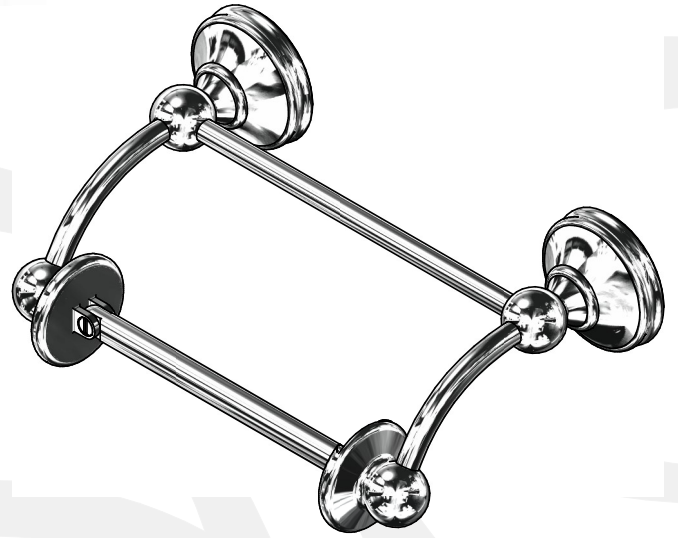

• SPECIFICATION •

• 6648 - GEORGIAN TOILET ROLL HOLDER

- GEORGIAN STYLED TOILET ROLL HOLDER
- HANDCRAFTED IN ENGLAND & MADE FROM BRASS
- COMPLEMENTS P&R GEORGIAN RANGE (SEE BELOW)

ALL UNITS IN mm
UNLESS OTHERWISE
STATED

AVAILABLE FINISHES:

- CHROME
- NICKEL
- PEWTER
- POLISHED BRASS
- SATIN BRASS
- GOLD
- ENGLISH BRONZE

PACKED WEIGHT:
1.3 KG

AVAILABLE OPTIONS:

- GEORGIAN SINGLE ROBE HOOK (6621)
- GEORGIAN DOUBLE ROBE HOOK (6622)
- GEORGIAN TOWEL RING (6634)
- GEORGIAN 495MM TOWEL RAIL (6640)
- GEORGIAN DECK SOAP DISPENSER (6695)
- GEORGIAN WALL MOUNTED SOAP DISPENSER (6673)
- GEORGIAN FREE STANDING SOAP DISPENSER (6633)