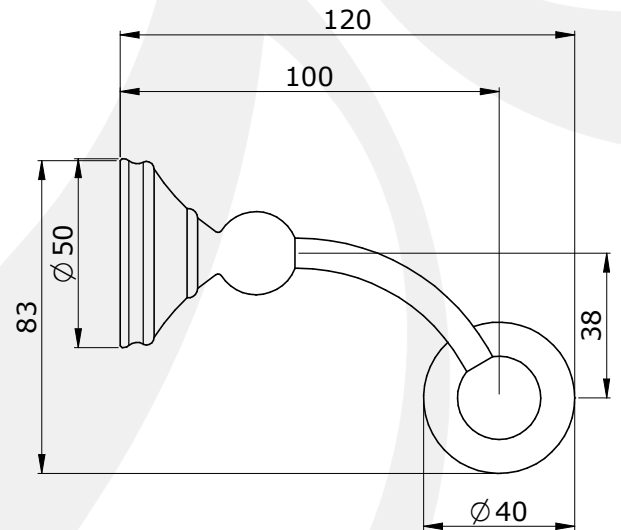

• SPECIFICATION •

• 6648 - GEORGIAN TOILET ROLL HOLDER

- GEORGIAN STYLED TOILET ROLL HOLDER
- HANDCRAFTED IN ENGLAND & MADE FROM BRASS
- COMPLEMENTS P&R GEORGIAN RANGE (SEE BELOW)

ALL UNITS IN mm
UNLESS OTHERWISE
STATED

AVAILABLE FINISHES:

- CHROME
- NICKEL
- PEWTER
- POLISHED BRASS
- SATIN BRASS
- GOLD
- ENGLISH BRONZE

PACKED WEIGHT:
1.3 KG

AVAILABLE OPTIONS:

- GEORGIAN SINGLE ROBE HOOK (6621)
- GEORGIAN DOUBLE ROBE HOOK (6622)
- GEORGIAN TOWEL RING (6634)
- GEORGIAN 495MM TOWEL RAIL (6640)
- GEORGIAN DECK SOAP DISPENSER (6695)
- GEORGIAN WALL MOUNTED SOAP DISPENSER (6673)
- GEORGIAN FREE STANDING SOAP DISPENSER (6633)