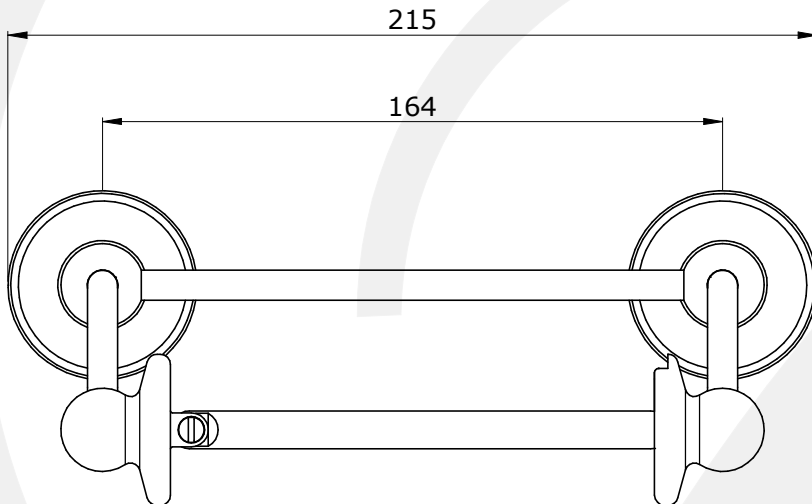

• SPECIFICATION •

• 6648 - GEORGIAN TOILET ROLL HOLDER

- GEORGIAN STYLED TOILET ROLL HOLDER
- HANDCRAFTED IN ENGLAND & MADE FROM BRASS
- COMPLEMENTS P&R GEORGIAN RANGE (SEE BELOW)

ALL UNITS IN mm
UNLESS OTHERWISE
STATED

AVAILABLE FINISHES:

- CHROME
- NICKEL
- PEWTER
- POLISHED BRASS
- SATIN BRASS
- GOLD
- ENGLISH BRONZE

PACKED WEIGHT:
1.3 KG

AVAILABLE OPTIONS:

- GEORGIAN SINGLE ROBE HOOK (6621)
- GEORGIAN DOUBLE ROBE HOOK (6622)
- GEORGIAN TOWEL RING (6634)
- GEORGIAN 495MM TOWEL RAIL (6640)
- GEORGIAN DECK SOAP DISPENSER (6695)
- GEORGIAN WALL MOUNTED SOAP DISPENSER (6673)
- GEORGIAN FREE STANDING SOAP DISPENSER (6633)