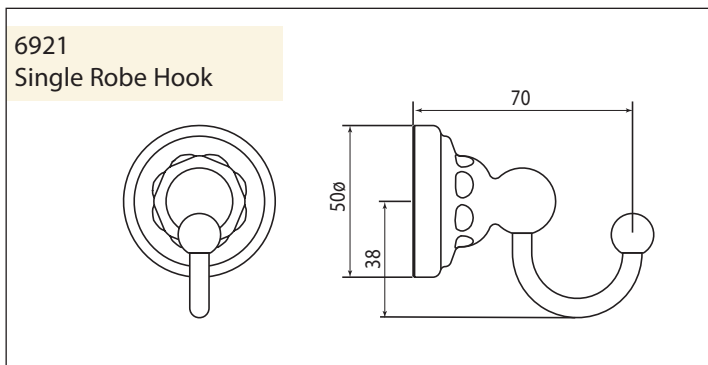

Specification

6921 6922 6923

Single Robe Hook, Double Robe Hook, Triple Robe Hook

Packed Weight: 6921 0.3Kg
6922 0.3Kg
6923 0.3Kg

Specification

6921 6922 6923

Single Robe Hook, Double Robe Hook, Triple Robe Hook

Where * Indicated Specify Colour.