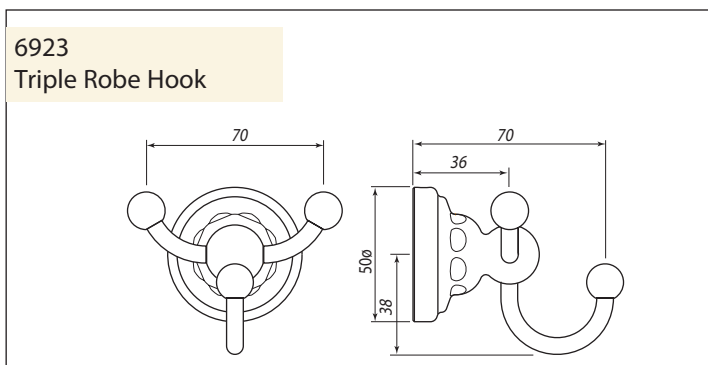

Specification

6921 6922 6923

Single Robe Hook, Double Robe Hook, Triple Robe Hook

Packed Weight: 6921 0.3Kg
6922 0.3Kg
6923 0.3Kg

Specification

6921 6922 6923

Single Robe Hook, Double Robe Hook, Triple Robe Hook

Where * Indicated Specify Colour.