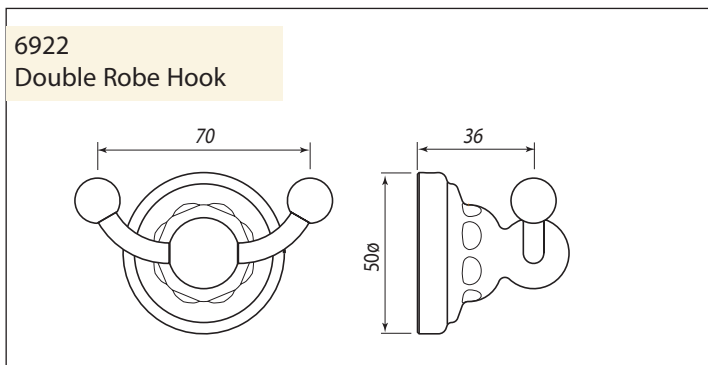

Specification

6921 6922 6923

Single Robe Hook, Double Robe Hook, Triple Robe Hook

Packed Weight: 6921 0.3Kg
6922 0.3Kg
6923 0.3Kg

Specification

6921 6922 6923

Single Robe Hook, Double Robe Hook, Triple Robe Hook

Where * Indicated Specify Colour.