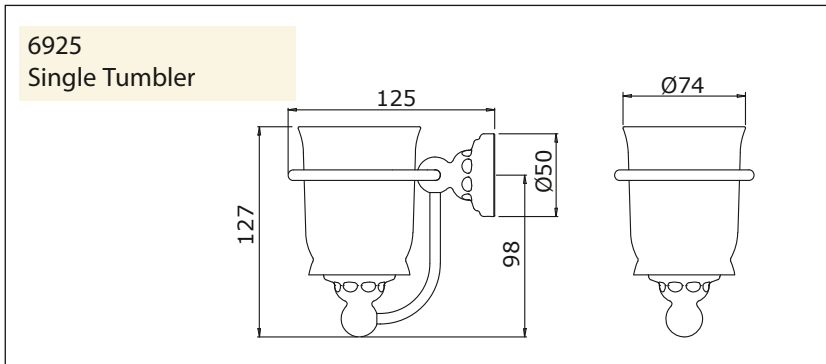

Specification

6925 6926 6928

Single Tumbler, Double Tumbler, Soap Dish

Packed Weight: 6925 0.8Kg
6926 1.5Kg
6928 1.0Kg

Specification

6925 6926 6928

Single Tumbler, Double Tumbler, Soap Dish

Where * Indicated Specify Colour.