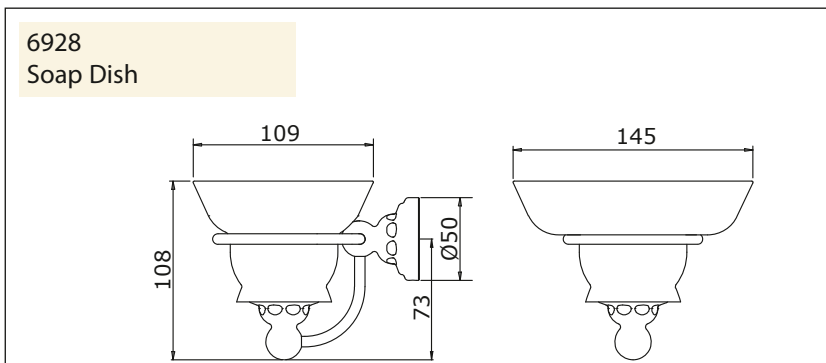

Specification

6925 6926 6928

Single Tumbler, Double Tumbler, Soap Dish

Packed Weight: 6925 0.8Kg
6926 1.5Kg
6928 1.0Kg

Specification

6925 6926 6928

Single Tumbler, Double Tumbler, Soap Dish

Where * Indicated Specify Colour.