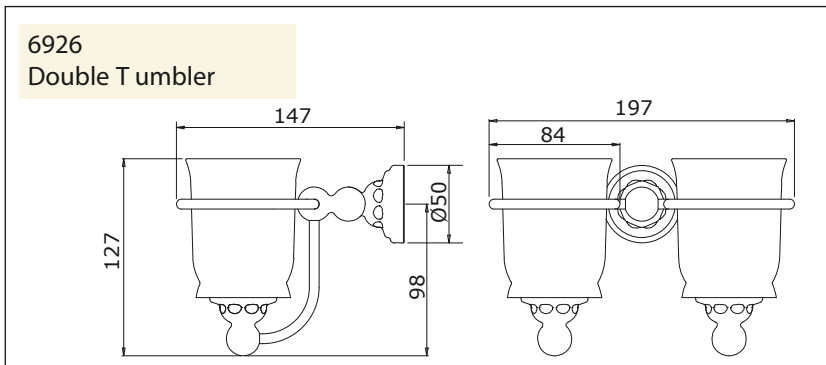

Specification

6925 6926 6928

Single Tumbler, Double Tumbler, Soap Dish

Packed Weight: 6925 0.8Kg
6926 1.5Kg
6928 1.0Kg

Specification

6925 6926 6928

Single Tumbler, Double Tumbler, Soap Dish

Where * Indicated Specify Colour.