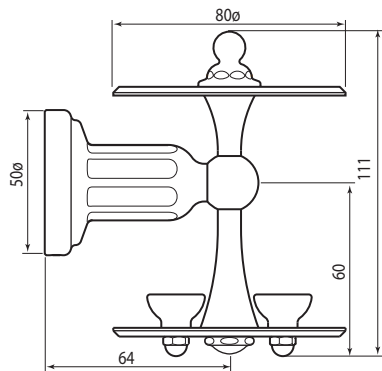

Specification 6930 6932

Wall Mounted Toothbrush Holder,
Freestanding Toothbrush Holder

6930
Wall Mounted
Toothbrush Holder

6932
Freestanding
Toothbrush Holder

Packed Weight: 6930 0.7Kg
6932 0.6Kg

Specification 6930 6932

Wall Mounted Toothbrush Holder,
Freestanding Toothbrush Holder

Where * Indicated Specify Colour.