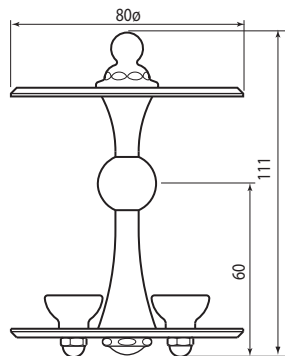

Specification 6930 6932

Wall Mounted Toothbrush Holder,
Freestanding Toothbrush Holder

6930
Wall Mounted
Toothbrush Holder

6932
Freestanding
Toothbrush Holder

Packed Weight: 6930 0.7Kg
6932 0.6Kg

Specification 6930 6932

Wall Mounted Toothbrush Holder,
Freestanding Toothbrush Holder

Where * Indicated Specify Colour.