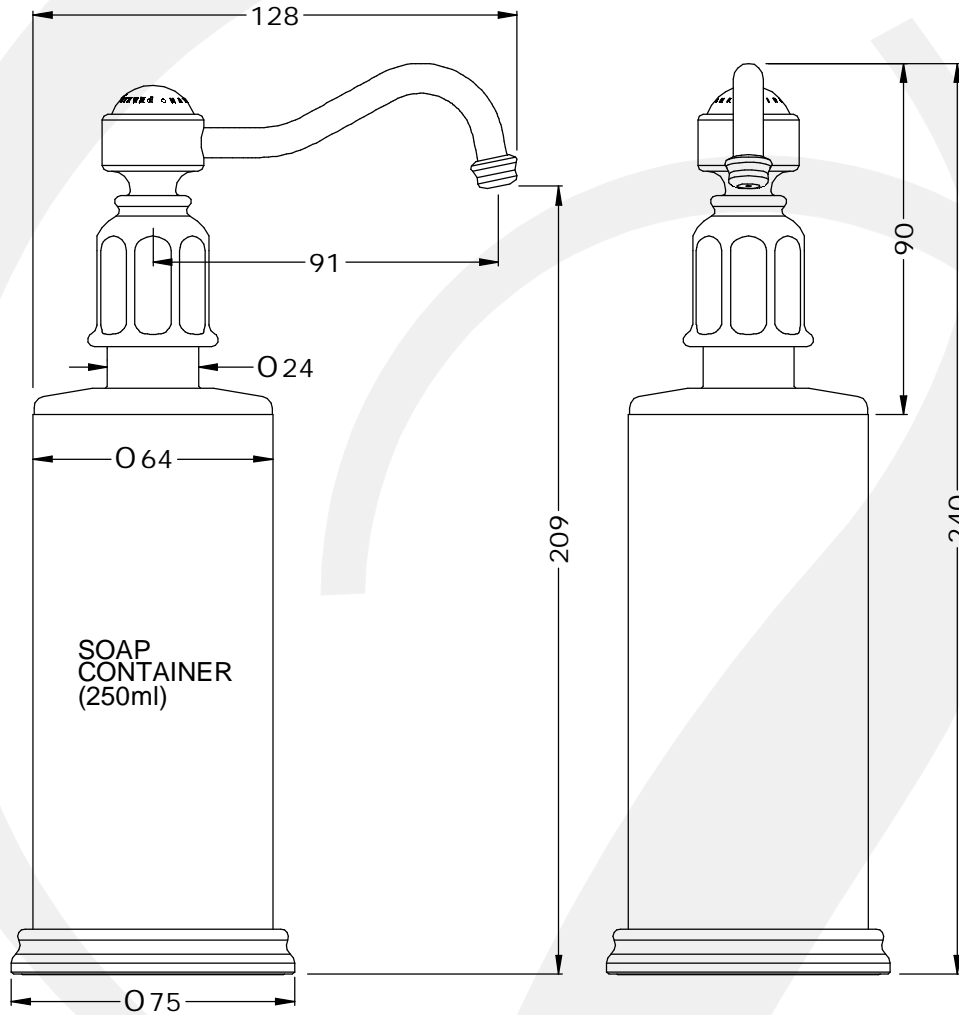

• SPECIFICATION •

• 6933 - TRADITIONAL SOAP DISPENSER FREE STANDING

- Smooth pump action dispenser
- Easy top fill option
- Soap dispenser bottle capacity 250ml
- Robust UK made pump mechanism
- Optional fitted security screw on soap dispenser head

ALL UNITS IN mm
UNLESS OTHERWISE
STATED

Available Finishes:

- Chrome
- Nickel
- Pewter
- Polished Brass
- Satin Brass
- Aged Brass
- Gold
- English Bronze

Packed Weight:
2.2 kg

Available Options:

- Wall Mounted soap dispenser
- Deck Mounted soap dispenser