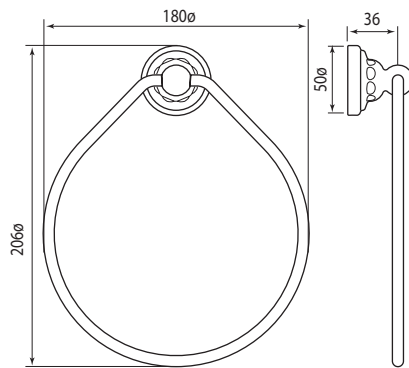

Specification 6934 6948

Towel Ring & Toilet Paper Holder

6934
Towel Ring

6948
Toilet Paper Holder

Packed Weight: 6934 0.6Kg
6948 1.1Kg

Specification 6934 6948

Towel Ring & Toilet Paper Holder

Where * Indicated Specify Colour.