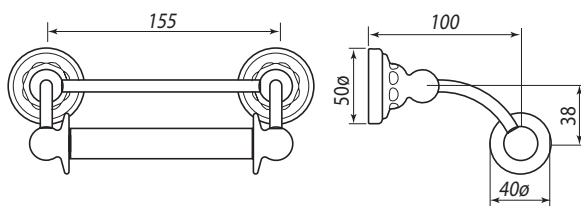

Specification 6934 6948

Towel Ring & Toilet Paper Holder

6934
Towel Ring

6948
Toilet Paper Holder

Packed Weight: 6934 0.6Kg
6948 1.1Kg

Specification 6934 6948

Towel Ring & Toilet Paper Holder

Where * Indicated Specify Colour.