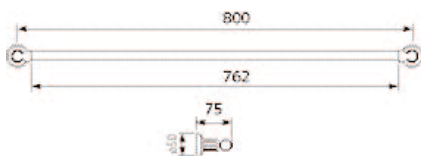

Specification

6940 6941 6942 6943 6944 6945

Single Towel Rail 457mm, 610mm, 762mm
Double Towel Rail 457mm, 610mm, 762mm

6940
Single Towel Rail - 457mm

6943
Double Towel Rail - 457mm

6941
Single Towel Rail - 610mm

6944
Double Towel Rail - 610mm

6942
Single Towel Rail - 762mm

6945
Double Towel Rail - 762mm

Packed Weight: 6940 0.9Kg
6941 1.1Kg
6942 1.2Kg
6943 1.4Kg
6944 1.6Kg
6945 1.8Kg

Specification

6940 6941 6942 6943 6944 6945

Single Towel Rail 457mm, 610mm, 762mm

Double Towel Rail 457mm, 610mm, 762mm

Where * Indicated Specify Colour.