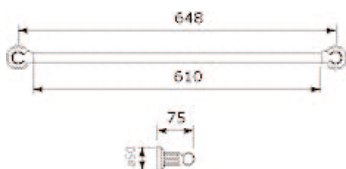

Specification

6940 6941 6942 6943 6944 6945

Single Towel Rail 457mm, 610mm, 762mm
Double Towel Rail 457mm, 610mm, 762mm

6940
Single Towel Rail - 457mm

6943
Double Towel Rail - 457mm

6941
Single Towel Rail - 610mm

6944
Double Towel Rail - 610mm

6942
Single Towel Rail - 762mm

6945
Double Towel Rail - 762mm

Packed Weight: 6940 0.9Kg
6941 1.1Kg
6942 1.2Kg
6943 1.4Kg
6944 1.6Kg
6945 1.8Kg

Specification

6940 6941 6942 6943 6944 6945

Single Towel Rail 457mm, 610mm, 762mm

Double Towel Rail 457mm, 610mm, 762mm

Where * Indicated Specify Colour.