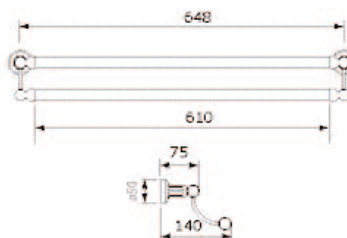

Specification

6940 6941 6942 6943 6944 6945

Single Towel Rail 457mm, 610mm, 762mm
Double Towel Rail 457mm, 610mm, 762mm

6940
Single Towel Rail - 457mm

6943
Double Towel Rail - 457mm

6941
Single Towel Rail - 610mm

6944
Double Towel Rail - 610mm

6942
Single Towel Rail - 762mm

6945
Double Towel Rail - 762mm

Packed Weight: 6940 0.9Kg
6941 1.1Kg
6942 1.2Kg
6943 1.4Kg
6944 1.6Kg
6945 1.8Kg

Specification

6940 6941 6942 6943 6944 6945

Single Towel Rail 457mm, 610mm, 762mm

Double Towel Rail 457mm, 610mm, 762mm

Where * Indicated Specify Colour.