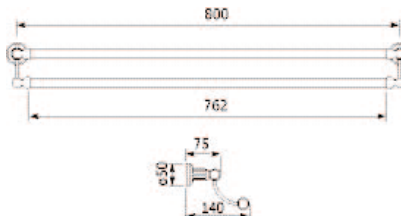

Specification

6940 6941 6942 6943 6944 6945

Single Towel Rail 457mm, 610mm, 762mm
Double Towel Rail 457mm, 610mm, 762mm

6940
Single Towel Rail - 457mm

6943
Double Towel Rail - 457mm

6941
Single Towel Rail - 610mm

6944
Double Towel Rail - 610mm

6942
Single Towel Rail - 762mm

6945
Double Towel Rail - 762mm

Packed Weight: 6940 0.9Kg
6941 1.1Kg
6942 1.2Kg
6943 1.4Kg
6944 1.6Kg
6945 1.8Kg

Specification

6940 6941 6942 6943 6944 6945

Single Towel Rail 457mm, 610mm, 762mm

Double Towel Rail 457mm, 610mm, 762mm

Where * Indicated Specify Colour.