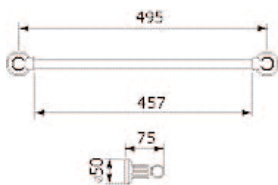

Specification

6940 6941 6942 6943 6944 6945

Single Towel Rail 457mm, 610mm, 762mm
Double Towel Rail 457mm, 610mm, 762mm

6940
Single Towel Rail - 457mm

6943
Double Towel Rail - 457mm

6941
Single Towel Rail - 610mm

6944
Double Towel Rail - 610mm

6942
Single Towel Rail - 762mm

6945
Double Towel Rail - 762mm

Packed Weight: 6940 0.9Kg
6941 1.1Kg
6942 1.2Kg
6943 1.4Kg
6944 1.6Kg
6945 1.8Kg

Specification

6940 6941 6942 6943 6944 6945

Single Towel Rail 457mm, 610mm, 762mm

Double Towel Rail 457mm, 610mm, 762mm

Where * Indicated Specify Colour.