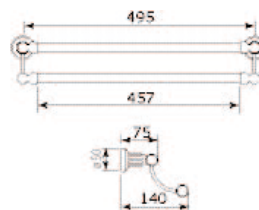

Specification

6940 6941 6942 6943 6944 6945

Single Towel Rail 457mm, 610mm, 762mm
Double Towel Rail 457mm, 610mm, 762mm

6940
Single Towel Rail - 457mm

6943
Double Towel Rail - 457mm

6941
Single Towel Rail - 610mm

6944
Double Towel Rail - 610mm

6942
Single Towel Rail - 762mm

6945
Double Towel Rail - 762mm

Packed Weight: 6940 0.9Kg
6941 1.1Kg
6942 1.2Kg
6943 1.4Kg
6944 1.6Kg
6945 1.8Kg

Specification

6940 6941 6942 6943 6944 6945

Single Towel Rail 457mm, 610mm, 762mm

Double Towel Rail 457mm, 610mm, 762mm

Where * Indicated Specify Colour.