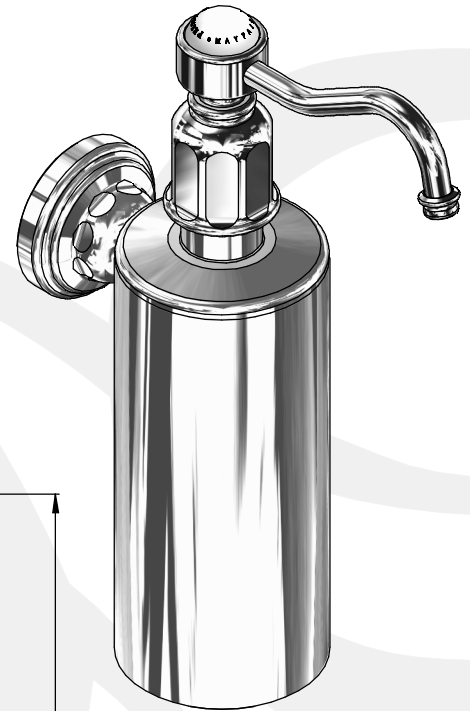

• SPECIFICATION •

• 6973 - TRADITIONAL SOAP DISPENSER WALL MOUNTED

- Smooth pump action dispenser
- Easy top fill option
- Soap dispenser bottle capacity 250ml
- Robust UK made pump mechanism
- Optional fitted security screw on soap dispenser head

ALL UNITS IN mm
UNLESS OTHERWISE
STATED

Available Finishes:

- Chrome
- Nickel
- Pewter
- Polished Brass
- Satin Brass
- Aged Brass
- Gold
- English Bronze

Packed Weight:
2.3 kg

Available Options:

- Free Standing soap dispenser
- Deck Mounted soap dispenser