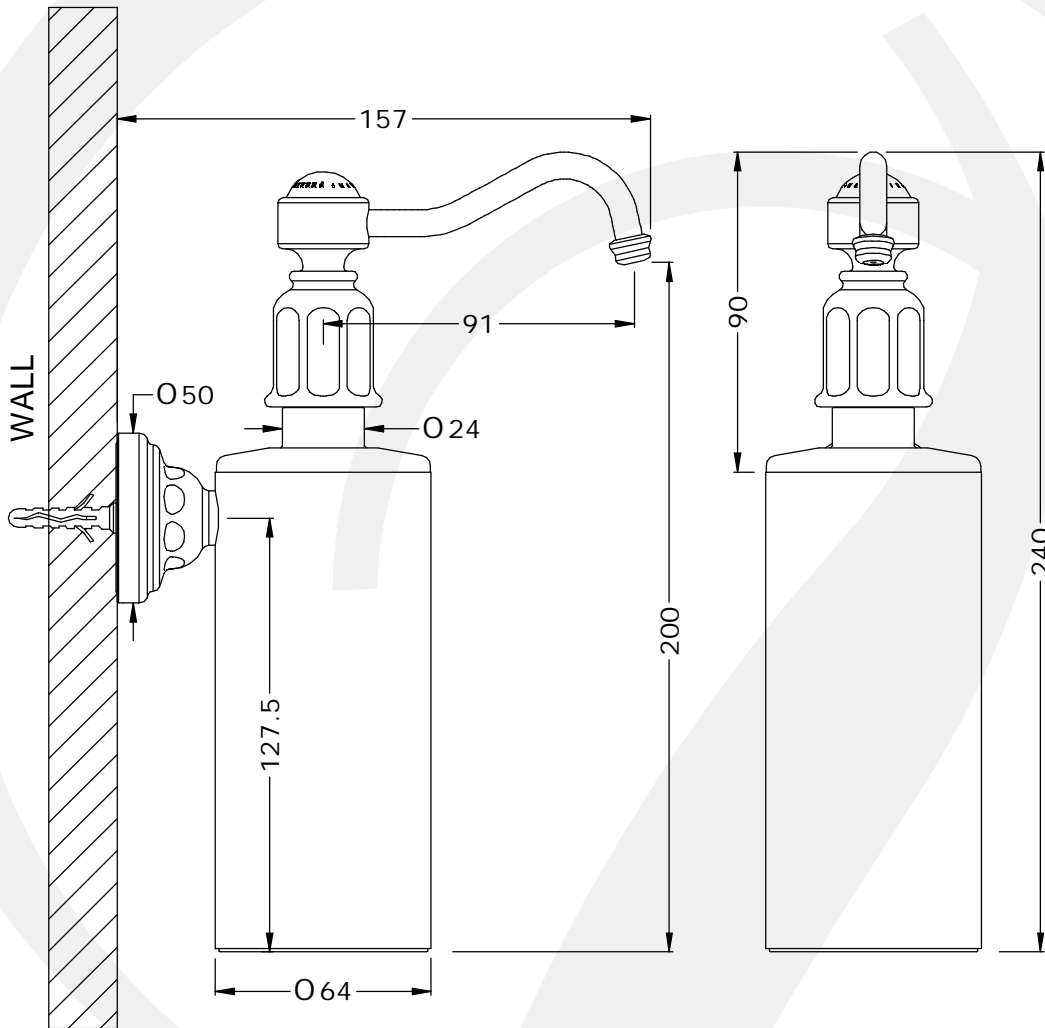

• SPECIFICATION •

• 6973 - TRADITIONAL SOAP DISPENSER WALL MOUNTED

- Smooth pump action dispenser
- Easy top fill option
- Soap dispenser bottle capacity 250ml
- Robust UK made pump mechanism
- Optional fitted security screw on soap dispenser head

ALL UNITS IN mm
UNLESS OTHERWISE
STATED

Available Finishes:

- Chrome
- Nickel
- Pewter
- Polished Brass
- Satin Brass
- Aged Brass
- Gold
- English Bronze

Packed Weight:
2.3 kg

Available Options:

- Free Standing soap dispenser
- Deck Mounted soap dispenser