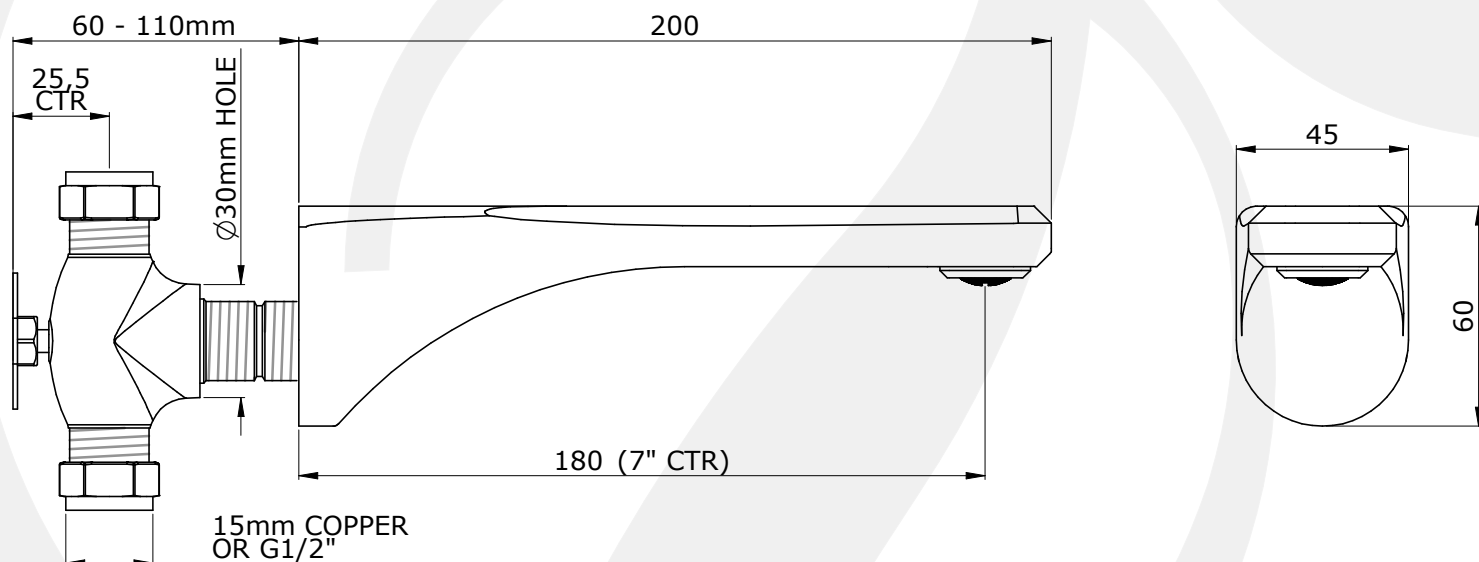

• SPECIFICATION •

• 3480 - HOXTON 7" BASIN WALL SPOUT

- HANDCRAFTED IN THE UK
- MOUNTING WALL PLUGS/SCREWS AND PLATE SUPPLIED
- CONCEALED WALL FIXINGS
- SOLID BRASS CONSTRUCTION

AVAILABLE FINISHES:

- CHROME
- NICKEL
- PEWTER
- POLISHED BRASS
- SATIN BRASS
- GOLD
- ENGLISH BRONZE

• TEMP RANGE:
MIN 1°C / 34°F
MAX 70°C / 158°F

• RECOMMENDED
SUPPLY PRESSURE:
MIN 0.5BAR / 7PSI
MAX 5BAR / 75PSI

• PACKED WEIGHT:
#KG

AVAILABLE OPTIONS:

- 5.0L/MIN REGULATED SPOUT (PREFIX AR.)

FLOW RATES:

- 1 BAR:
- 2 BAR:
- 3 BAR: