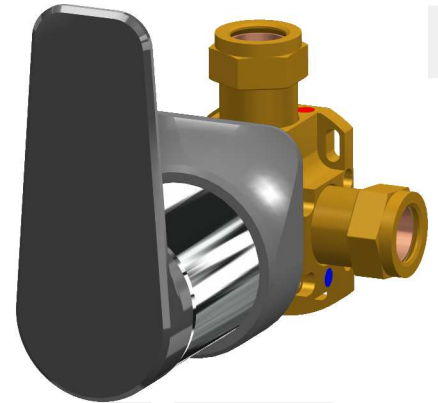

• SPECIFICATION •

• 3491 - HOXTON REMOTE WALL MOUNTED BASIN SINGLE LEVER

- HANDCRAFTED IN THE UK
- EASY TO OPERATE SINGLE HAND DESIGN
- IDEALLY INSTALLED IN EQUAL PRESSURE SYSTEMS
- MOUNTING WALL PLUGS/SCREWS SUPPLIED
- CONCEALED WALL FIXINGS
- SOLID BRASS CONSTRUCTION
- DESIGNED FOR EASY INSTALLATION

AVAILABLE FINISHES:

- CHROME
- NICKEL
- PEWTER
- POLISHED BRASS
- SATIN BRASS
- GOLD
- ENGLISH BRONZE

• TEMP RANGE:
MIN 1°C / 34°F
MAX 70°C / 158°F

• RECOMMENDED
SUPPLY PRESSURE:
MIN 0.5BAR / 7PSI
MAX 5BAR / 75PSI