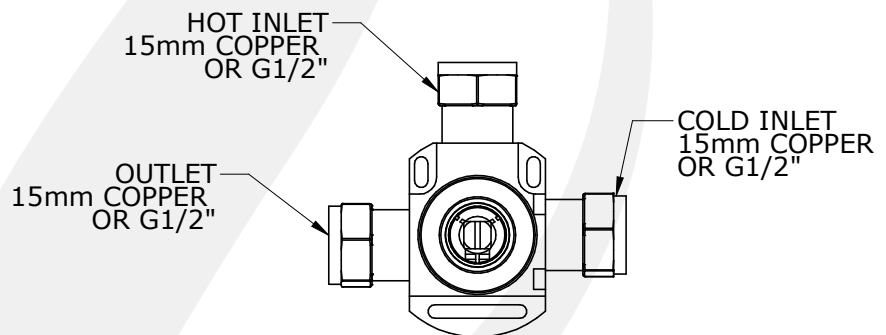

• SPECIFICATION •

• 3491 - HOXTON REMOTE WALL MOUNTED BASIN SINGLE LEVER

- HANDCRAFTED IN THE UK
- EASY TO OPERATE SINGLE HAND DESIGN
- IDEALLY INSTALLED IN EQUAL PRESSURE SYSTEMS
- MOUNTING WALL PLUGS/SCREWS SUPPLIED
- CONCEALED WALL FIXINGS
- SOLID BRASS CONSTRUCTION
- DESIGNED FOR EASY INSTALLATION

AVAILABLE FINISHES:

- CHROME
- NICKEL
- PEWTER
- POLISHED BRASS
- SATIN BRASS
- GOLD
- ENGLISH BRONZE

• TEMP RANGE:
MIN 1°C / 34°F
MAX 70°C / 158°F

• RECOMMENDED
SUPPLY PRESSURE:
MIN 0.5BAR / 7PSI
MAX 5BAR / 75PSI

• PACKED WEIGHT:
#KG

FLOW RATES:

- 1 BAR: L/MIN
- 2 BAR: L/MIN
- 3 BAR: L/MIN