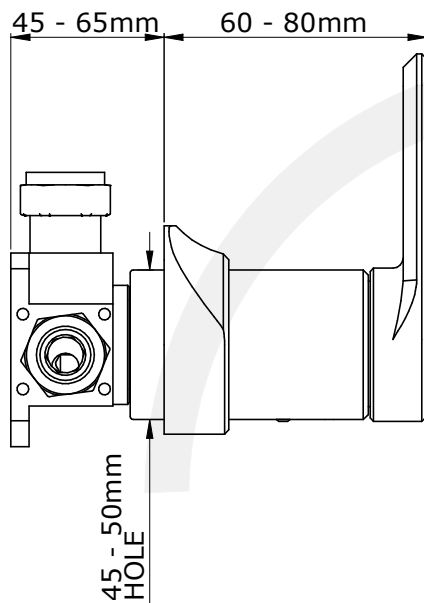

• SPECIFICATION •

• 3491 - HOXTON REMOTE WALL MOUNTED BASIN SINGLE LEVER

- HANDCRAFTED IN THE UK
- EASY TO OPERATE SINGLE HAND DESIGN
- IDEALLY INSTALLED IN EQUAL PRESSURE SYSTEMS
- MOUNTING WALL PLUGS/SCREWS SUPPLIED
- CONCEALED WALL FIXINGS
- SOLID BRASS CONSTRUCTION
- DESIGNED FOR EASY INSTALLATION

• PACKED WEIGHT:
#KG

FLOW RATES:

- 1 BAR: L/MIN
- 2 BAR: L/MIN
- 3 BAR: L/MIN