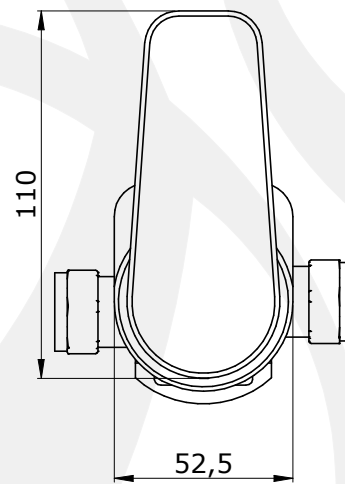

• SPECIFICATION •

• 3491 - HOXTON REMOTE WALL MOUNTED BASIN SINGLE LEVER

- HANDCRAFTED IN THE UK
- EASY TO OPERATE SINGLE HAND DESIGN
- IDEALLY INSTALLED IN EQUAL PRESSURE SYSTEMS
- MOUNTING WALL PLUGS/SCREWS SUPPLIED
- CONCEALED WALL FIXINGS
- SOLID BRASS CONSTRUCTION
- DESIGNED FOR EASY INSTALLATION

AVAILABLE FINISHES:

- CHROME
- NICKEL
- PEWTER
- POLISHED BRASS
- SATIN BRASS
- GOLD
- ENGLISH BRONZE

• TEMP RANGE:
MIN 1°C / 34°F
MAX 70°C / 158°F

• RECOMMENDED
SUPPLY PRESSURE:
MIN 0.5BAR / 7PSI
MAX 5BAR / 75PSI

• PACKED WEIGHT:
#KG

FLOW RATES:

- 1 BAR: L/MIN
- 2 BAR: L/MIN
- 3 BAR: L/MIN