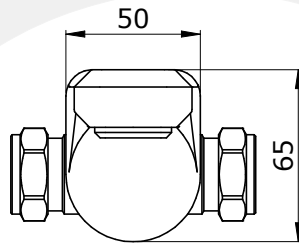

• SPECIFICATION •

• 3495 - HOXTON 3/4" WALL MOUNTED BATH SET

- HANDCRAFTED IN THE UK
- 1/4 TURN CERAMIC DISC FLOW CONTROL
- VERNIER INSERT FOR ACCURATE HANDLE ALIGNMENT
- UNIQUE HANDLE CONSTRUCTION WITH INTEGRAL BEARING RING
- IDEALLY INSTALLED IN EQUAL PRESSURE SYSTEMS
- MOUNTING WALL PLUGS/SCREWS SUPPLIED
- CONCEALED WALL FIXINGS
- SOLID BRASS CONSTRUCTION

ALL CONNECTIONS 22mm COPPER

AVAILABLE FINISHES:

- CHROME
- NICKEL
- PEWTER
- POLISHED BRASS
- SATIN BRASS
- GOLD
- ENGLISH BRONZE

• TEMP RANGE:
MIN 1°C / 34°F
MAX 70°C / 158°F

• RECOMMENDED
SUPPLY PRESSURE:
MIN 0.5BAR / 7PSI
MAX 5BAR / 75PSI

• PACKED WEIGHT:
#KG

FLOW RATES:

- 1 BAR: L/MIN
- 2 BAR: L/MIN
- 3 BAR: L/MIN