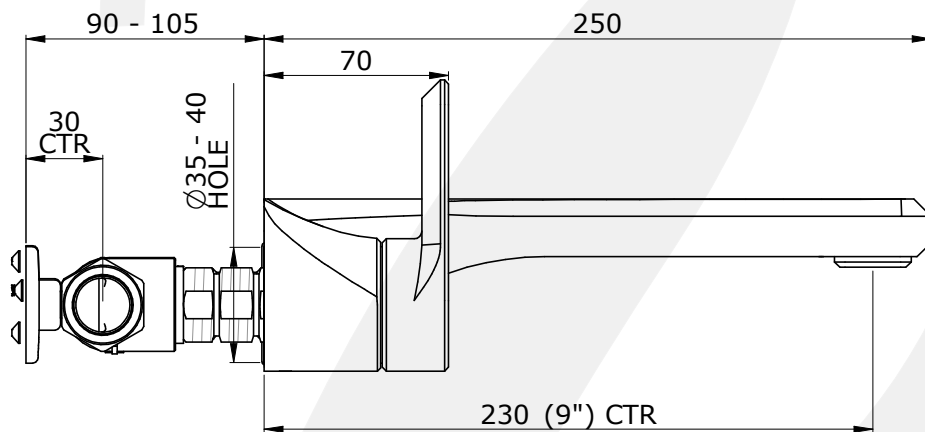

• SPECIFICATION •

• 3495 - HOXTON 3/4" WALL MOUNTED BATH SET

- HANDCRAFTED IN THE UK
- 1/4 TURN CERAMIC DISC FLOW CONTROL
- VERNIER INSERT FOR ACCURATE HANDLE ALIGNMENT
- UNIQUE HANDLE CONSTRUCTION WITH INTEGRAL BEARING RING
- IDEALLY INSTALLED IN EQUAL PRESSURE SYSTEMS
- MOUNTING WALL PLUGS/SCREWS SUPPLIED
- CONCEALED WALL FIXINGS
- SOLID BRASS CONSTRUCTION

ALL CONNECTIONS 22mm COPPER

AVAILABLE FINISHES:

- CHROME
- NICKEL
- PEWTER
- POLISHED BRASS
- SATIN BRASS
- GOLD
- ENGLISH BRONZE

• TEMP RANGE:
MIN 1°C / 34°F
MAX 70°C / 158°F

• RECOMMENDED
SUPPLY PRESSURE:
MIN 0.5BAR / 7PSI
MAX 5BAR / 75PSI

• PACKED WEIGHT:
#KG

FLOW RATES:

- 1 BAR: L/MIN
- 2 BAR: L/MIN
- 3 BAR: L/MIN