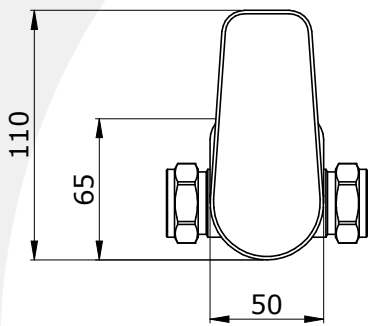

• SPECIFICATION •

• 3495 - HOXTON 3/4" WALL MOUNTED BATH SET

- HANDCRAFTED IN THE UK
- 1/4 TURN CERAMIC DISC FLOW CONTROL
- VERNIER INSERT FOR ACCURATE HANDLE ALIGNMENT
- UNIQUE HANDLE CONSTRUCTION WITH INTEGRAL BEARING RING
- IDEALLY INSTALLED IN EQUAL PRESSURE SYSTEMS
- MOUNTING WALL PLUGS/SCREWS SUPPLIED
- CONCEALED WALL FIXINGS
- SOLID BRASS CONSTRUCTION

ALL CONNECTIONS 22mm COPPER

AVAILABLE FINISHES:

- CHROME
- NICKEL
- PEWTER
- POLISHED BRASS
- SATIN BRASS
- GOLD
- ENGLISH BRONZE

• TEMP RANGE:
MIN 1°C / 34°F
MAX 70°C / 158°F

• RECOMMENDED
SUPPLY PRESSURE:
MIN 0.5BAR / 7PSI
MAX 5BAR / 75PSI

• PACKED WEIGHT:
#KG

FLOW RATES:

- 1 BAR: L/MIN
- 2 BAR: L/MIN
- 3 BAR: L/MIN