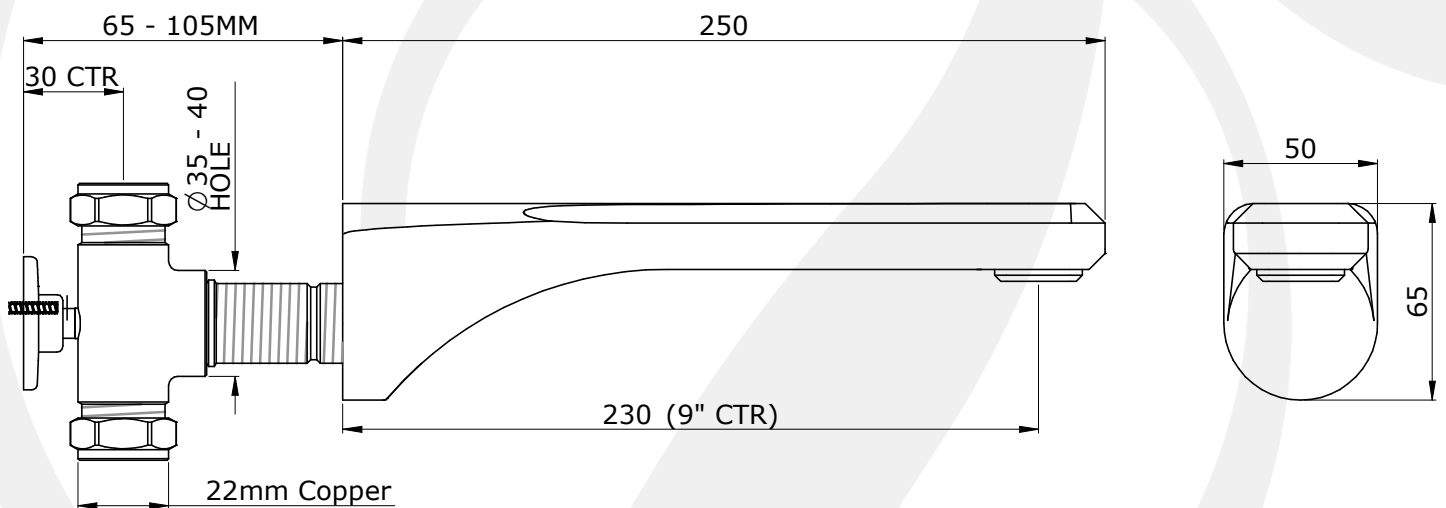

• SPECIFICATION •

• 3497 - HOXTON 9" BATH WALL SPOUT

- HANDCRAFTED IN THE UK
- MOUNTING WALL PLUGS/SCREWS AND PLATE SUPPLIED
- CONCEALED WALL FIXINGS
- SOLID BRASS CONSTRUCTION

AVAILABLE FINISHES:

- CHROME
- NICKEL
- PEWTER
- POLISHED BRASS
- SATIN BRASS
- GOLD
- ENGLISH BRONZE

• TEMP RANGE:
MIN 1°C / 34°F
MAX 70°C / 158°F

• RECOMMENDED
SUPPLY PRESSURE:
MIN 0.5BAR / 7PSI
MAX 5BAR / 75PSI

• PACKED WEIGHT:
#KG

FLOW RATES:

- 1 BAR:
- 2 BAR:
- 3 BAR: