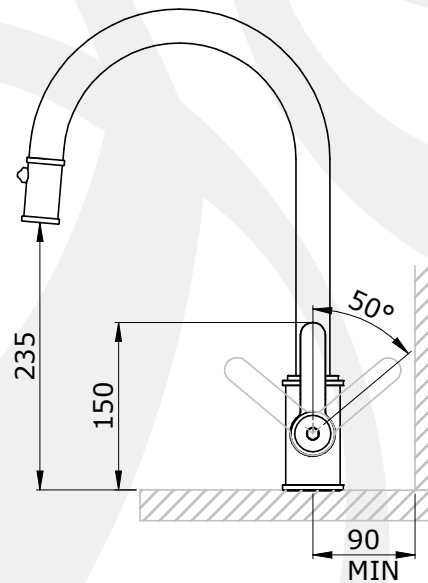

• SPECIFICATION •

• 4544/HS - INDUSTRIAL SINGLE LEVER PULLDOWN WITH HANDLE SMOOTH

- HANDCRAFTED IN THE UK
- CERAMIC DISC FLOW CONTROL
- RETRACTABLE PULL DOWN BRASS HANDSPRAY
- DUAL SPRAY WITH AUTOMATIC LOCK
- EASY CLEAN SPRAY NOZZLES
- AUTOMATIC RESET DIVERTER FUNCTION
- FLEXIBLE CONNECTORS FOR EASIER INSTALLATION
- SUPPLIED WITH 15MM DOUBLE CHECK VALVES
- IDEALLY INSTALLED IN EQUAL PRESSURE SYSTEMS

AVAILABLE FINISHES:

- CHROME
- NICKEL
- PEWTER
- POLISHED BRASS
- SATIN BRASS
- AGED BRASS
- GOLD
- ENGLISH BRONZE

• TEMP RANGE:

MIN 1°C / 34°F
MAX 70°C / 158°F

• RECOMMENDED
SUPPLY PRESSURE:
MIN 1 BAR / 15PSI
MAX 5 BAR / 75PSI

• PACKED WEIGHT:
3.8KG

AVAILABLE OPTIONS:

- TEXTURED LEVER VARIANT
- NON PULL-DOWN VERSIONS
- 6.6L/MIN REGULATED SPOUT (PREFIX AR.)

FLOW RATES:

- 1 BAR: 3.3 L/MIN
- 2 BAR: 5.0 L/MIN
- 3 BAR: 6.5 L/MIN