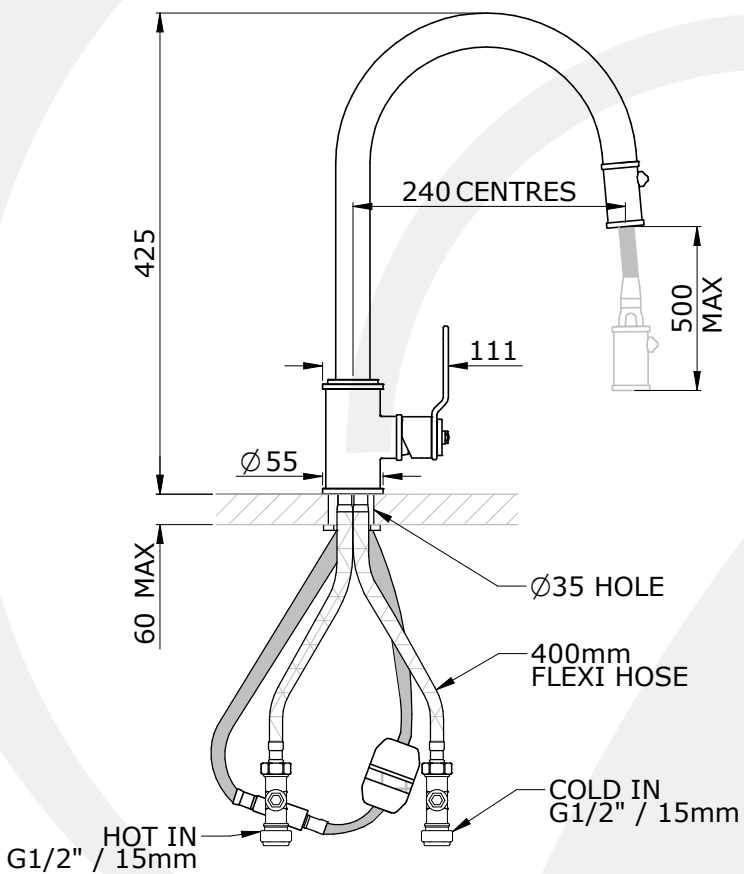

• SPECIFICATION •

• 4544/HS - INDUSTRIAL SINGLE LEVER PULLDOWN WITH HANDLE SMOOTH

- HANDCRAFTED IN THE UK
- CERAMIC DISC FLOW CONTROL
- RETRACTABLE PULL DOWN BRASS HANDSPRAY
- DUAL SPRAY WITH AUTOMATIC LOCK
- EASY CLEAN SPRAY NOZZLES
- AUTOMATIC RESET DIVERTER FUNCTION
- FLEXIBLE CONNECTORS FOR EASIER INSTALLATION
- SUPPLIED WITH 15MM DOUBLE CHECK VALVES
- IDEALLY INSTALLED IN EQUAL PRESSURE SYSTEMS

AVAILABLE FINISHES:

- CHROME
- NICKEL
- PEWTER
- POLISHED BRASS
- SATIN BRASS
- AGED BRASS
- GOLD
- ENGLISH BRONZE

• TEMP RANGE:

MIN 1°C / 34°F
MAX 70°C / 158°F

• RECOMMENDED
SUPPLY PRESSURE:
MIN 1 BAR / 15PSI
MAX 5 BAR / 75PSI

• PACKED WEIGHT:
3.8KG

AVAILABLE OPTIONS:

- TEXTURED LEVER VARIANT
- NON PULL-DOWN VERSIONS
- 6.6L/MIN REGULATED SPOUT (PREFIX AR.)

FLOW RATES:

- 1 BAR: 3.3 L/MIN
- 2 BAR: 5.0 L/MIN
- 3 BAR: 6.5 L/MIN