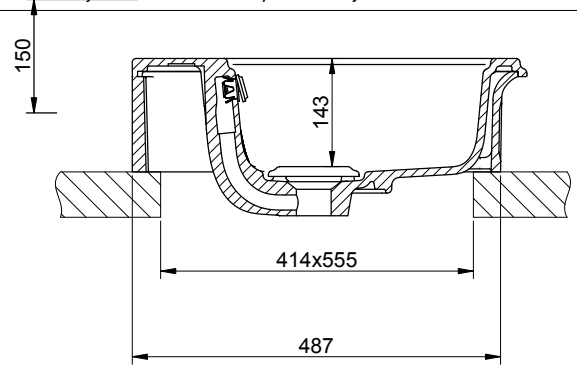

Le misure sono soggette alle tolleranze definite dalle relative norme di riferimento / Measures are subject to tolerances as provided by the relevant standards

GESSI

ELEGANZA 46816

LAVABO 1100X550X150 - VERNICIATO

Formato **A4**

Dis.: GPF4681600000G000

Gessi S.p.A. Parco Gessi, 13037 Serravalle Sesia (Vercelli) Italy Tel. 0039 0163 454111 Fax. 0039 0163 453150 www.gessi.com e-mail: gessi@gessi.it

This drawing by its legislation cannot be disclosed or reproduced without a written authorization released by GESSI S.p.A. - 2014 Copyright® GESSI S.p.A.