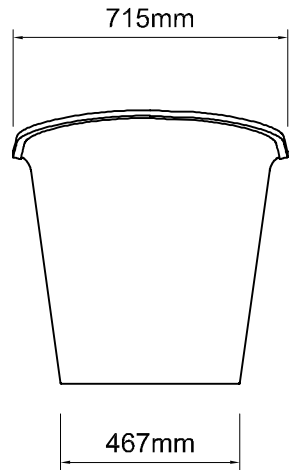

### Important

All dimensions listed are nominal. Being cast products they are subject to a size variance of +/- 3% tolerances.

Bath weight: 71 kilos (approx)

Dimensions

L 1706 x W 715 x H 710

REV	DATE	DESCRIPTION	DRAWN	CHECKED
A	02/05/19	Bath weight text corrected	MF	MF
-	28/01/14	Drawing created	CADS	CADS

DRAWING TITLE

Aegean 1700 bath

SCALE	PAPER SIZE	DATE	DRAWN	CHECKED
1:20	A4	28/01/14	CADS	CADS

DRAWING NO.

AEG-NT-017-01

REVISION

- A

Inspired by nature