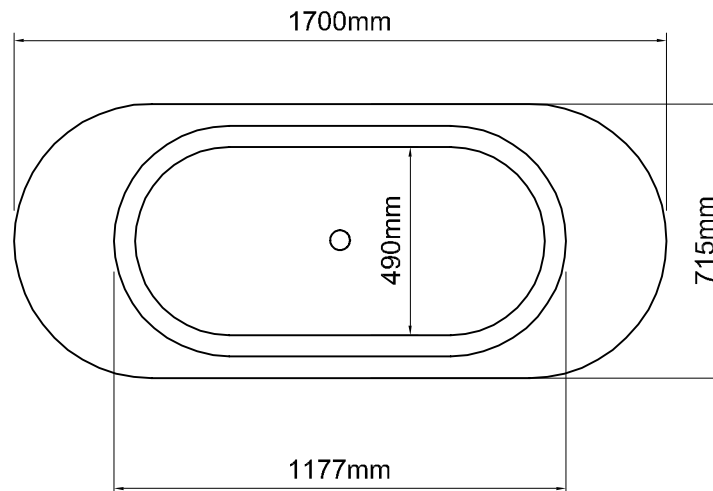

### Important

All dimensions listed are nominal. Being cast products they are subject to a size variance of +/- 3% tolerances.

Bath weight: 71 kilos (approx)

Dimensions

L 1706 x W 715 x H 710

REV	DATE	DESCRIPTION	DRAWN	CHECKED
A	02/05/19	Bath weight text corrected	MF	MF
-	28/01/14	Drawing created	CADS	CADS

DRAWING TITLE

Aegean 1700 bath

SCALE	PAPER SIZE	DATE	DRAWN	CHECKED
1:20	A4	28/01/14	CADS	CADS

DRAWING NO.

AEG-NT-017-01

REVISION

- A

Inspired by nature