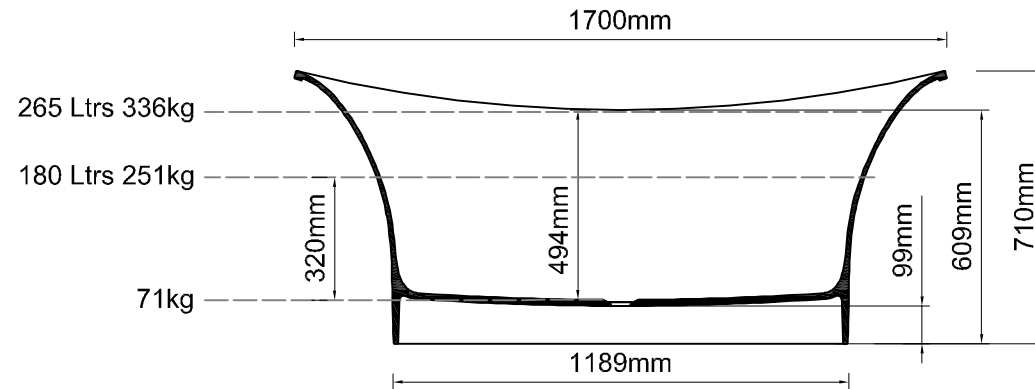

### Important

All dimensions listed are nominal. Being cast products they are subject to a size variance of +/- 3% tolerances.

Bath weight: 71 kilos (approx)

Dimensions

L 1706 x W 715 x H 710

REV	DATE	DESCRIPTION	DRAWN	CHECKED
A	02/05/19	Bath weight text corrected	MF	MF
-	28/01/14	Drawing created	CADS	CADS

DRAWING TITLE

Aegean 1700 bath

SCALE	PAPER SIZE	DATE	DRAWN	CHECKED
1:20	A4	28/01/14	CADS	CADS

DRAWING NO.

AEG-NT-017-01

REVISION

- A

Inspired by nature