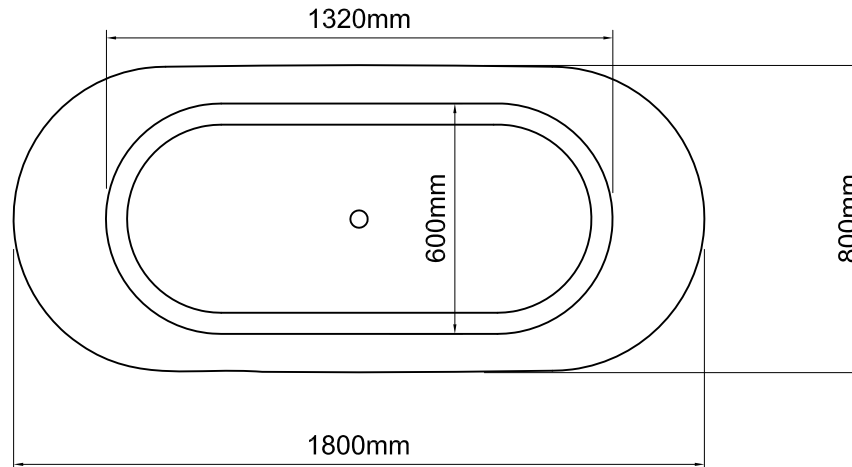

### Important

All dimensions listed are nominal. Being cast products they are subject to a size variance of +/- 3% tolerances.

Bath weight: 76.2 kilos (approx)

Dimensions  
L 1800 x 800W x H 459

0	28/01/14	Drawing created		CADS	CADS
REV	DATE	DESCRIPTION		DRAWN	CHECKED

DRAWING TITLE					
Aegean 1800 bath					
SCALE	PAPER SIZE	DATE	DRAWN	CHECKED	
1:20	A4	28/01/14	CADS	CADS	
DRAWING No				REVISION	
AEG-NT-018-01				- 0	

Inspired by nature

DR Ashton & Bentley 2008-2014