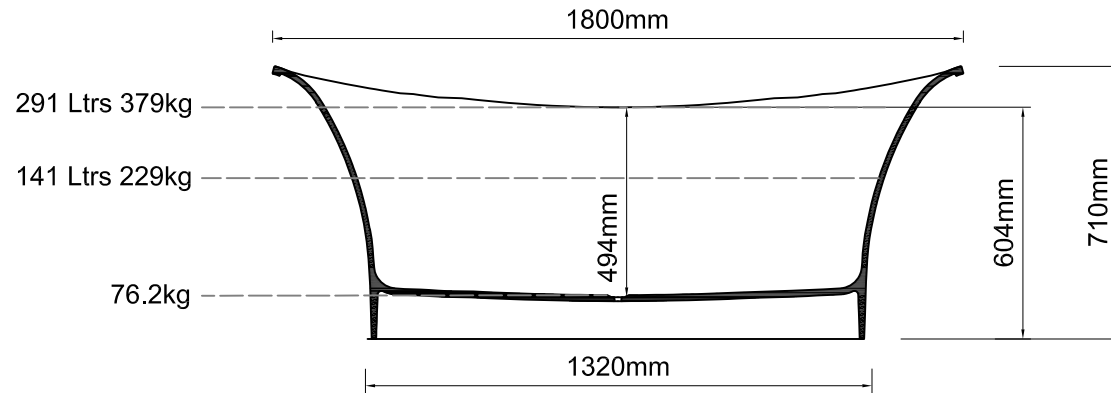

### Important

All dimensions listed are nominal. Being cast products they are subject to a size variance of +/- 3% tolerances.

Bath weight: 76.2 kilos (approx)

Dimensions  
L 1800 x 800W x H 459

0	28/01/14	Drawing created		CADS	CADS
REV	DATE	DESCRIPTION		DRAWN	CHECKED

DRAWING TITLE					
Aegean 1800 bath					
SCALE	PAPER SIZE	DATE	DRAWN	CHECKED	
1:20	A4	28/01/14	CADS	CADS	
DRAWING No				REVISION	
AEG-NT-018-01				- 0	

Inspired by nature

DR Ashton & Bentley 2008-2014