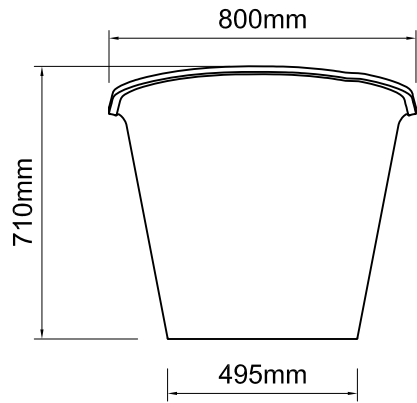

### Important

All dimensions listed are nominal. Being cast products they are subject to a size variance of +/- 3% tolerances.

Bath weight: 76.2 kilos (approx)

Dimensions  
L 1800 x 800W x H 459

0	28/01/14	Drawing created		CADS	CADS
REV	DATE	DESCRIPTION		DRAWN	CHECKED

DRAWING TITLE					
Aegean 1800 bath					
SCALE	PAPER SIZE	DATE	DRAWN	CHECKED	
1:20	A4	28/01/14	CADS	CADS	
DRAWING No				REVISION	
AEG-NT-018-01				- 0	

Inspired by nature

DR Ashton & Bentley 2008-2014