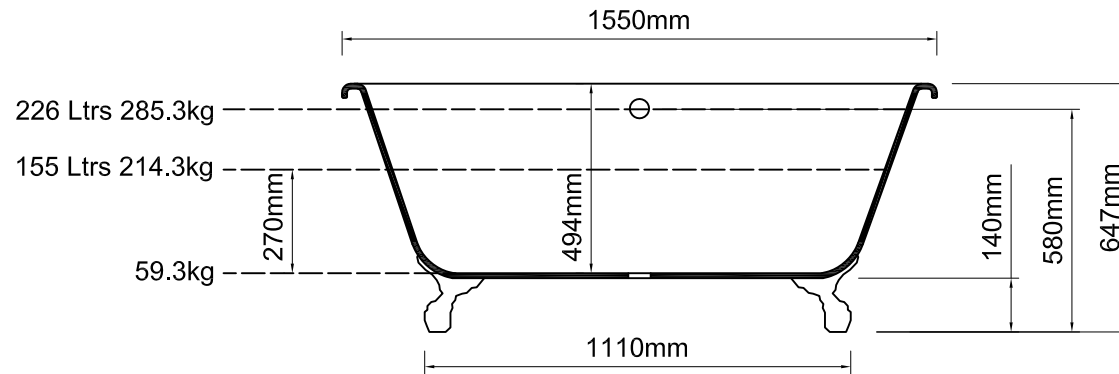

### Important

All dimensions listed are nominal. Being cast products they are subject to a size variance of +/- 3% tolerances.

Bath weight: 59.3 kilos (approx)

### Dimensions

L 1550 x W 800 x H 647

Tap ledge 200 x 57mm flat area

REV	DATE	DESCRIPTION	DRAWN	CHECKED
0	28/01/14	Drawing created	CADS	CADS

DRAWING TITLE  
Alessa bath

SCALE	PAPER SIZE	DATE	DRAWN	CHECKED
?	A4	28/01/14	CADS	CADS