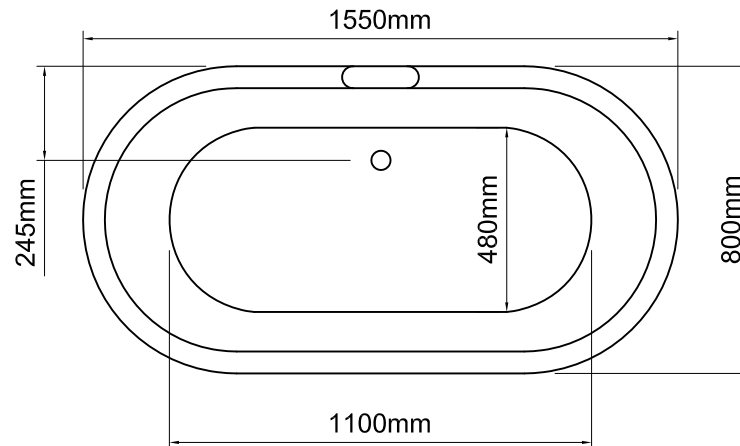

### Important

All dimensions listed are nominal. Being cast products they are subject to a size variance of +/- 3% tolerances.

Bath weight: 59.3 kilos (approx)

### Dimensions

L 1550 x W 800 x H 647

Tap ledge 200 x 57mm flat area

REV	DATE	DESCRIPTION	DRAWN	CHECKED
0	28/01/14	Drawing created	CADS	CADS

DRAWING TITLE  
Alessa bath

SCALE	PAPER SIZE	DATE	DRAWN	CHECKED
?	A4	28/01/14	CADS	CADS