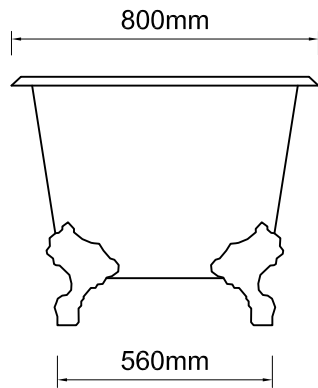

### Important

All dimensions listed are nominal. Being cast products they are subject to a size variance of +/- 3% tolerances.

Bath weight: 59.3 kilos (approx)

### Dimensions

L 1550 x W 800 x H 647

Tap ledge 200 x 57mm flat area

REV	DATE	DESCRIPTION	DRAWN	CHECKED
0	28/01/14	Drawing created	CADS	CADS

DRAWING TITLE  
Alessa bath

SCALE	PAPER SIZE	DATE	DRAWN	CHECKED
?	A4	28/01/14	CADS	CADS