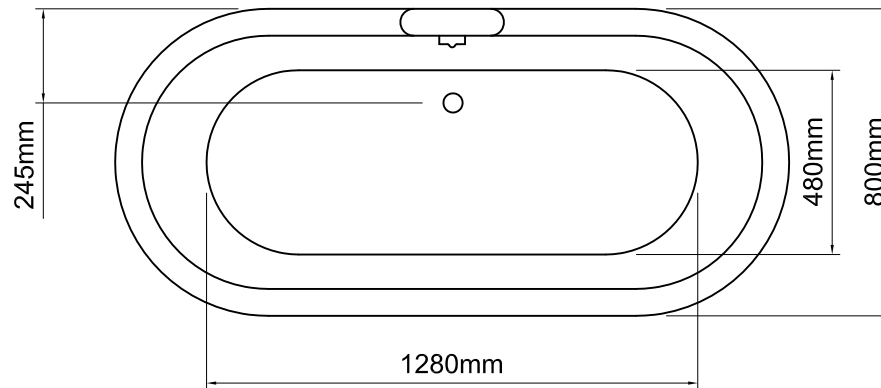

Important

All dimensions listed are nominal. Being cast products they are subject to a size variance of +/- 3% tolerances.

Bath weight: 68 kilos (approx)

Dimensions

L 1756 x W 800 x H 647

Tap ledge 200 x 60mm flat area

| SCALE | PAPER SIZE | DATE | DRAWN | CHECKED |
|-------|------------|----------|-------|---------|
| 1:20 | A4 | 28/01/14 | CADS | CADS |

| DRAWING No | REVISION |
|------------|----------|
| COR-NT-01 | - A |