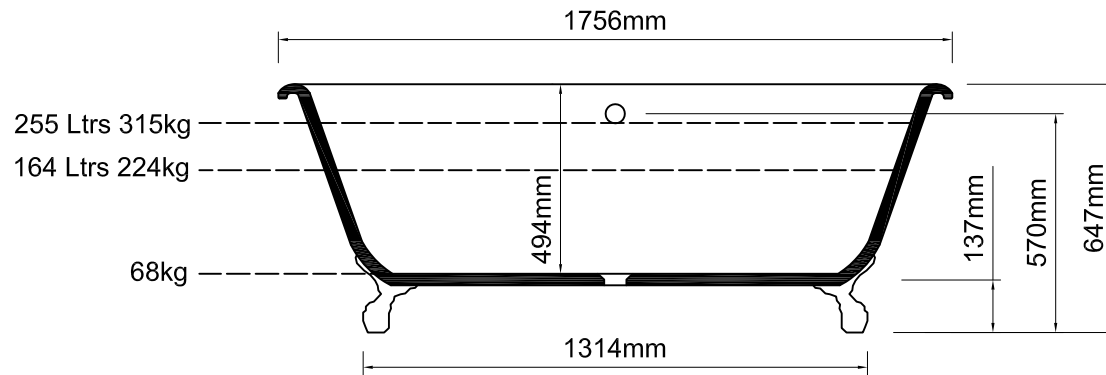

Important

All dimensions listed are nominal. Being cast products they are subject to a size variance of +/- 3% tolerances.

Bath weight: 68 kilos (approx)

Dimensions

L 1756 x W 800 x H 647

Tap ledge 200 x 60mm flat area