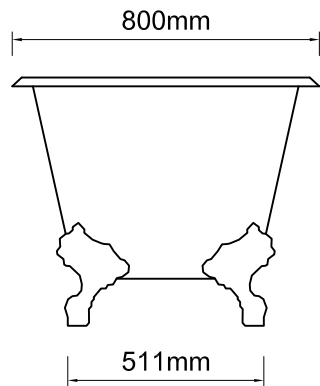

ashton & bentley

Corinthian Bath

T 01902 83 74 36
W www.ashtonandbentley.co.uk
E info@ashtonandbentley.co.uk

The Design Studio | Creative Industries Centre
Wolverhampton Science Park | WV10 9TG

Notes

Taps, accessories and assembly parts are not included and must be purchased separately.

Important

All dimensions listed are nominal. Being cast products they are subject to a size variance of +/- 3% tolerances.

Bath weight: 68 kilos (approx)

Dimensions

L 1756 x W 800 x H 647

Tap ledge 200 x 60mm flat area

| SCALE | PAPER SIZE | DATE | DRAWN | CHECKED |
|-------|------------|----------|-------|---------|
| 1:20 | A4 | 28/01/14 | CADS | CADS |

| DRAWING No | REVISION |
|------------|----------|
| COR-NT-01 | - A |