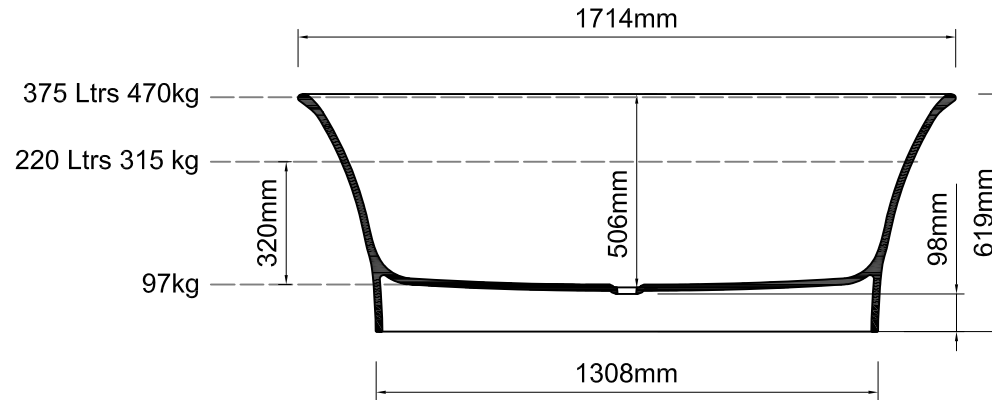

### Important

All dimensions listed are nominal. Being cast products they are subject to a size variance of +/- 3% tolerances.

Bath weight: 97 kilos (approx)

### Dimensions

L 1714 x W 694 x H 619

REV	DATE	DESCRIPTION	DRAWN	CHECKED
0	28/01/14	Drawing created	CADS	CADS

DRAWING TITLE				
Nisou bath				
SCALE	PAPER SIZE	DATE	DRAWN	CHECKED
1:20	A4	28/01/14	CADS	CADS
DRAWING No				REVISION
NIS-NT-01				- 0