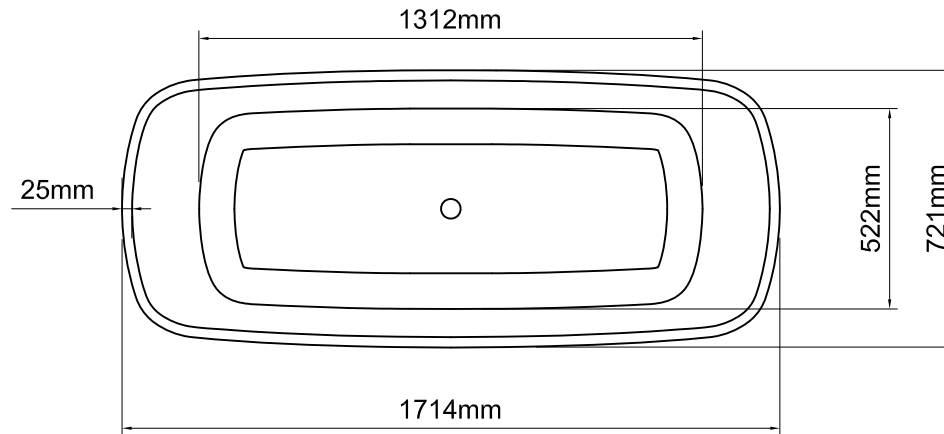

### Important

All dimensions listed are nominal. Being cast products they are subject to a size variance of +/- 3% tolerances.

Bath weight: 97 kilos (approx)

### Dimensions

L 1714 x W 694 x H 619

REV	DATE	DESCRIPTION	DRAWN	CHECKED
0	28/01/14	Drawing created	CADS	CADS

DRAWING TITLE				
Nisou bath				
SCALE	PAPER SIZE	DATE	DRAWN	CHECKED
1:20	A4	28/01/14	CADS	CADS
DRAWING No				REVISION
NIS-NT-01				- 0