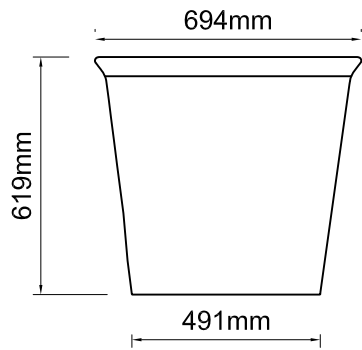

### Important

All dimensions listed are nominal. Being cast products they are subject to a size variance of +/- 3% tolerances.

Bath weight: 97 kilos (approx)

### Dimensions

L 1714 x W 694 x H 619

REV	DATE	DESCRIPTION	DRAWN	CHECKED
0	28/01/14	Drawing created	CADS	CADS

DRAWING TITLE				
Nisou bath				
SCALE	PAPER SIZE	DATE	DRAWN	CHECKED
1:20	A4	28/01/14	CADS	CADS
DRAWING No				REVISION
NIS-NT-01				- 0