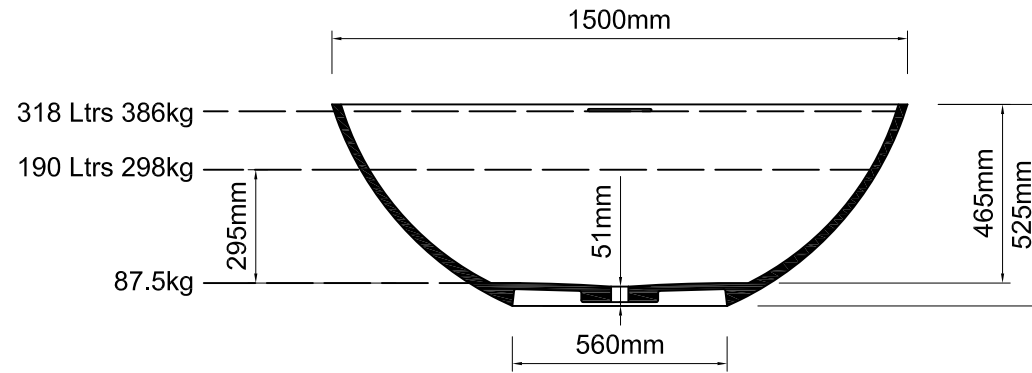

ashton & bentley

Olympia 1500 bath

T 01902 83 74 36
W www.ashtonandbentley.co.uk
E info@ashtonandbentley.co.uk

The Design Studio | Creative Industries Centre
Wolverhampton Science Park | WV10 9TG

Notes

Taps, accessories and assembly parts are not included and must be purchased separately.

Important

All dimensions listed are nominal. Being cast products they are subject to a size variance of +/- 3% tolerances.

Bath weight: 87.5 kilos (approx)

Dimensions
L 1500 x W 820 x H 525

DRAWING TITLE				
Olympia 1500 bath				
SCALE	PAPER	DATE	DRAWN	CHECKED
1:20	A4	12/05/17	CADS	CADS
DRAWING No				REVISION
OLY-NT-015-01				- B

Inspired by nature

DR Ashton & Bentley 2008-2014