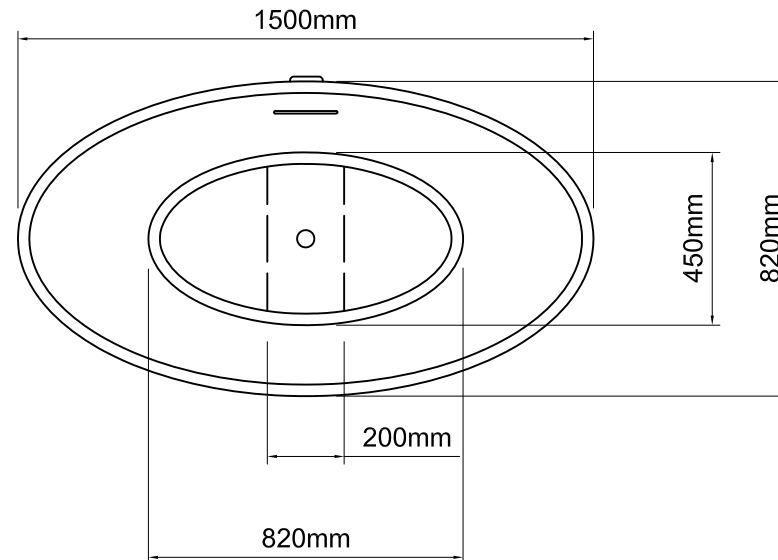

ashton & bentley

Olympia 1500 bath

T 01902 83 74 36
W www.ashtonandbentley.co.uk
E info@ashtonandbentley.co.uk

The Design Studio | Creative Industries Centre
Wolverhampton Science Park | WV10 9TG

Notes

Taps, accessories and assembly parts are not included and must be purchased separately.

Important

All dimensions listed are nominal. Being cast products they are subject to a size variance of +/- 3% tolerances.

Bath weight: 87.5 kilos (approx)

Dimensions
L 1500 x W 820 x H 525

DRAWING TITLE				
Olympia 1500 bath				
SCALE	PAPER	DATE	DRAWN	CHECKED
1:20	A4	12/05/17	CADS	CADS
DRAWING No				REVISION
OLY-NT-015-01				- B

Inspired by nature

DR Ashton & Bentley 2008-2014