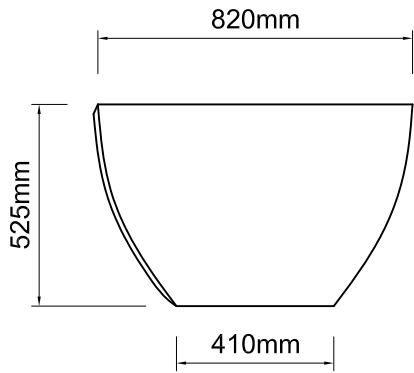

ashton & bentley

Olympia 1500 bath

T 01902 83 74 36
W www.ashtonandbentley.co.uk
E info@ashtonandbentley.co.uk

The Design Studio | Creative Industries Centre
Wolverhampton Science Park | WV10 9TG

Notes

Taps, accessories and assembly parts are not included and must be purchased separately.

Important

All dimensions listed are nominal. Being cast products they are subject to a size variance of +/- 3% tolerances.

Bath weight: 87.5 kilos (approx)

Dimensions
L 1500 x W 820 x H 525

DRAWING TITLE				
Olympia 1500 bath				
SCALE	PAPER	DATE	DRAWN	CHECKED
1:20	A4	12/05/17	CADS	CADS
DRAWING No				REVISION
OLY-NT-015-01				- B

Inspired by nature

DR Ashton & Bentley 2008-2014